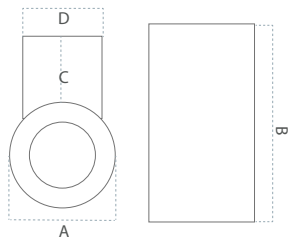

West Special Up/Down

mm	A	B	C	D
S	80	150	50	60
L	100	200	50	60