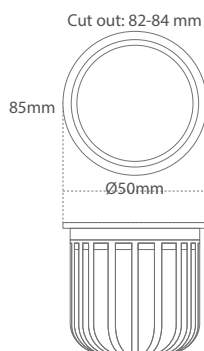

Casolux Marine light

Marine light system

Malou 90

Product	Frame	Power	Input	Material
MALOU-90	SS	6w	500mA	SS/Alu
MALOU-90-DUO	SS	6w/6w	500mA	SS/Alu

Only manufactured on request. Contact Casolux for more information.

Gitte

Product	Beam angle	Frame	Power	Input	Material
GITTE	120°	Alu	6w	350mA	SS/Alu

Only manufactured on request. Contact Casolux for more information.

Dita

Product	Frame	Power	Input	Material
DITA	Alu-BL	15w	200-240 V AC	Alu

Only manufactured on request. Contact Casolux for more information.

Dita Double Square

Product	Frame	Power	Input	Material
DITA-DOUBLE-SQ	Alu-BL	12w	200-240 V AC	Alu

Only manufactured on request. Contact Casolux for more information.