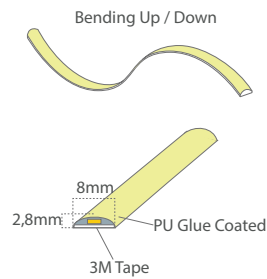

Led-Flexible Strip - IP54

Product	Led's pr.meter	Power	Input
CALL-12	60 pcs	4,8w/m	12 V DC
CALL-24	60 pcs	4,8w/m	24 V DC

Lenghts/Watts/CCT can be manufactured on request. Contact Casolux for more information.