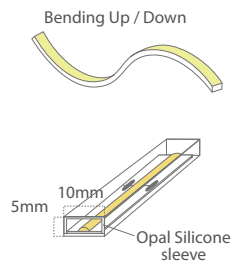

COB Led-Flexible Silicone Strip - IP67

UV protected

Product	Led's pr.meter	Power	Input
COB-IP67-10x5	480 pcs	4 / 7 w/m	12 / 24 V DC

Only manufactured on request. Contact Casolux for more information.

COB Led-Flexible Silicone Strip - IP67 - Opal Silicone Sleeve