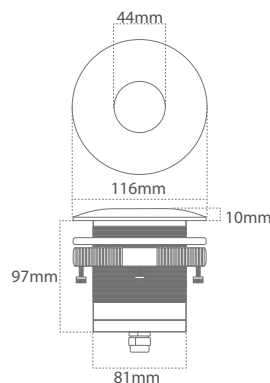

Spirholm

Product	Power	Input	Material
SPIRHOLM	15w	24 V DC	SS

Only manufactured on request. Contact Casolux for more information.