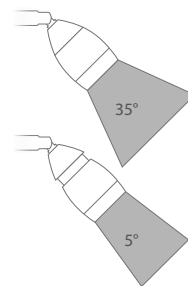

Product	Power	Input	Material
ZOOM	2w	10-30 V DC	Alu

Only manufactured on request. Contact Casolux for more information.