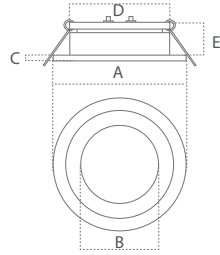

Maria - A4 - Standard

Stainless Steel (SS) Optional with brushed surface
Black (BL)
Grey (GR)
White (WH)
News New Ø90 Front for Small and Medium Maria

mm	SMALL News		MEDIUM News		LARGE
	STANDARD	Ø90	STANDARD	Ø90	
A	69,5	90	82	90	86
B	40,5	40,5	50	50	55
C	2	2	3	3	3
D	52	52	62	62	70
E	19	19	19	19	19

Product	Size	Frame	Power	Input Volt	Material
MARIA-A4	SMALL	SS / BL / GR / WH	2w	10-32 V AC/DC	SS/Alu
MARIA-A4	SMALL	SS / BL / GR / WH	2,5w	10-32 V AC/DC	SS/Alu
MARIA-A4	MEDIUM	BL / GR / WH	2,5w	10-32 V AC/DC	Alu
MARIA-A4	LARGE	SS / BL / GR / WH	3w	10-32 V AC/DC	SS/Alu