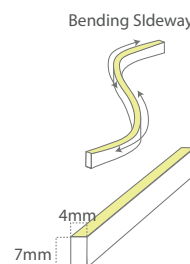

Led-Flexible Silicone NEON Strip 4x7 - Sideway - IP67

Product	CALL24V-NEON-SIDWAY-4x8	Led's pr.meter	210 pcs	Power	7,7w/m	Input	24 V DC
Only manufactured on request. Contact Casolux for more information.