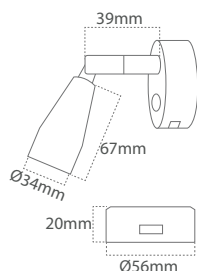

Martha Wall - w/USB / Touch Dim / Memory

MARTHA-WALL Stainless steel (SS) USB-A USB-C

Product	Finish	Power	Input	Material
MARTHA-WALL-USB-A	SS	1,5w	10-30 V DC	SS
MARTHA-WALL-USB-C	SS	1,8w	10-30 V DC	SS

Mary Wall - w/USB / Touch Dim / Memory