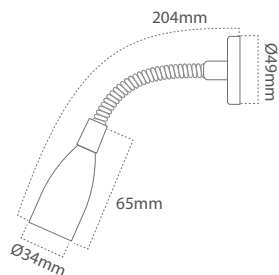

Malene SL - w/USB / Touch Dim / Memory

News

USB C

Product	Flex	Power	Input	Material
MALENE-SL-BL-TABLE	S-BL-290	2w	10-29 V DC	ALU

Copyright Hasselblad HSD

Casolux Marine light

Marine light system

Samsoe