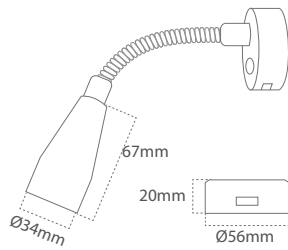

Mary Flex Mini - w/USB / Touch Dim / Memory