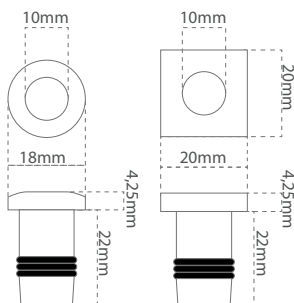

Milla

Product	Frame	Power	Input	Material
MILLA-ROUND	SS	1,2w	10-32 V DC	Alu/SS
MILLA-SQUARE	SS	1,2w	10-32 V DC	Alu/SS

Only manufactured on request. Contact Casolux for more information.