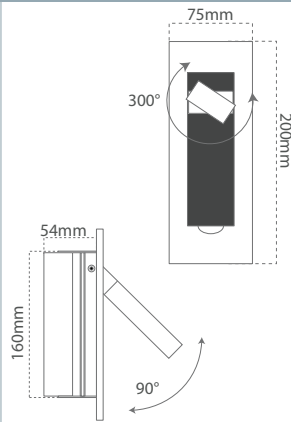

IP 20	Lm/w 85	H 50 000	CCT 3000 K	Indoor

Product	Power	Input	Material
WAI-SMALL	3w	220-240 V AC	Alu/SS

Only manufactured on request. Contact Casolux for more information.