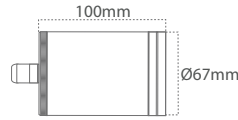

LANGELAND ALUMINUM

LANGELAND SS