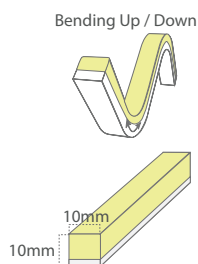

Saltwater, UV and High temperature resistant.