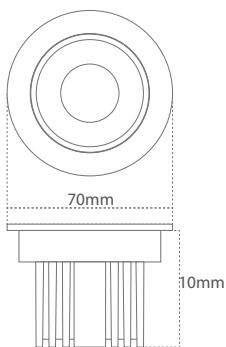

Dita

Product	Frame	Power	Input	Material
DITA	Alu-BL	15w	200-240 V AC	Alu

Only manufactured on request. Contact Casolux for more information.