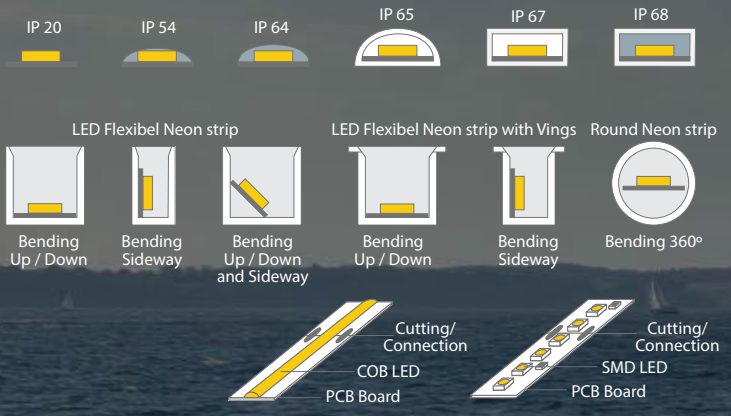

Casolux Marine light

Marine light system

LED Flexibel Strip IP Grade

COB Led-Flexible Strip - IP20

Product	Led's pr.meter	Power	Input
COB-IP20-5MM	480 pcs	4 / 7 w/m	12 / 24 V DC
COB-IP20-8MM	480 pcs	9 w/m	12 / 24 V DC
COB-IP20-10MM	480 pcs	10 w/m	12 / 24 V DC