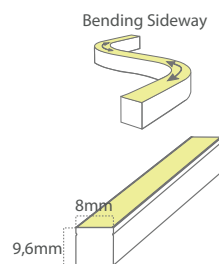

Saltwater, UV and High temperature resistant.

Product	Lenght	Power	Input
CALL24V-8x9,5	5m	8w/m	24 V DC
Only manufactured on request. Contact Casolux for more information.			

Led-Flexible PU Strip 10x10mm 10W IP68