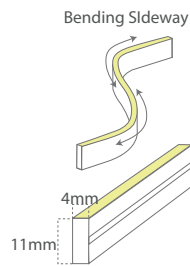

Led-Flexible Silicone NEON Strip - 4x11mm - Sideway - IP67

Product	Led's pr.meter	Power	Input
CALL-MILKY-SIDWAY	128 pcs	7,6w/m	12 / 24 V DC

Lenghts/Watts/CCT can be manufactured on request. Contact Casolux for more information.