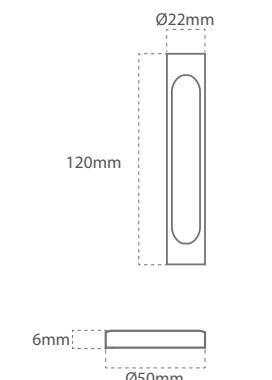

Malene Flatbase - Touch Dim / Memory

IP 20   **angle** 110°   **Lm/w** 77   **H** 50 000   **CCT** WW/RED   **CRI** >90   **Dim** Touch Dim w/memory   **Indoor**

Product	Flex	Power	Input	Material
MALENE-FLATBASE-SS	S-WH-290	2w	10-29 V DC	SS