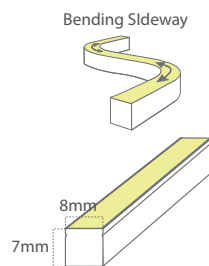

Led-Flexible Silicone NEON Strip - 8x7mm - Sideway - IP67

Saltwater, UV and Flame resistant.