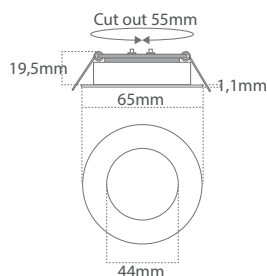

Magda

Stainless Steel (SS)

IP 65	angle 90°	Lm/w 75	H 40 000	CCT 3000 K	CRI >85	Dim PWM	Indoor/Outdoor

Product	Frame	Power	Input Volt	Material
MAGDA	SS	4,4w	10-30 V DC	SS/Alu