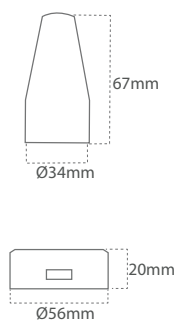

Mary Flex - w/USB / Touch Dim / Memory

MARY-FLEX
Stainless Steel (SS)
TABLEBASE
Flex SS-290mm