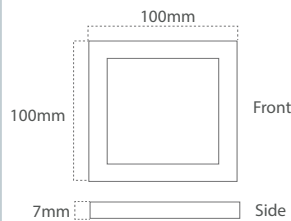

Mocca - Square - Mini Panel