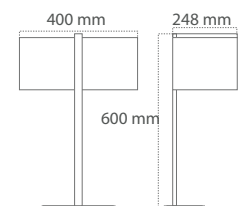

Product code	LED bulb input / Power	Bulb Input / Power
THERESA	10-30 DC / G4 LED bulb 1,2w	230 AC / E27 Bulb max 60w

Only manufactured on request. Contact Casolux for more information.