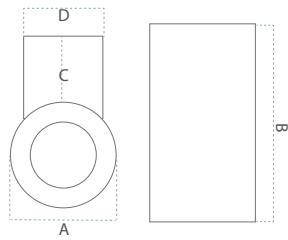

Ward

Product	Power	Input	Material
Ward	1w	350mA	Alu/SS

Only manufactured on request. Contact Casolux for more information.

West Up/Down

mm	A	B	C	D
S	100	100	50	60
M	80	100	50	60
L	80	150	50	60

IP	angle	Lm/w	H	CCT	CRI	Indoor/Outdoor
65	2x60°	85	50 000	3000 K	>80	Indoor/Outdoor