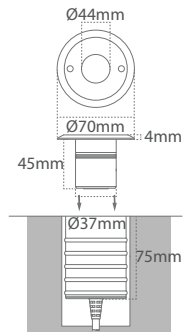

Contact tg@casolux.com for more information.

Elin small

Magnetic induction

Optional in different light colours and beam angles

Electromagnetic induction plug and socket. No cable

Product	Power	Input	Material
ELIN-SMALL	3w	230 V AC / 24 V DC	SS/Nylon