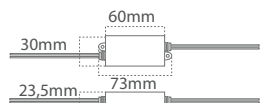

Casolux Marine light

Marine light system

Led Bulb

G4 Replacement for halogen bulbs

Product code	Power	Input Volt	Lumen	Beam Angle	(A)	(B)	(C)
CABU-G4-M11	0,8w	10-30 V DC	60-90	360	10mm	19mm	30mm
CABU-G4-M12	1w	10-30 V DC	110-130	360	10mm	29mm	39mm
CABU-G4-M13	1w	10-30 V DC	80-100	360	10mm	26mm	36mm
CABU-G4-M14	1,1w	10-30 V DC	90-110	180	11mm	24mm	30mm

Product code	Power	Input Volt	Lumen	Beam Angle	(A)	(B)	(C)
CABU-G4-M15	1,5w	10-30 V DC	150-170	360	13mm	28mm	38mm
CABU-G4-M17	1,1w	10-30 V DC	100-120	360	10mm	19mm	30mm
CABU-G4-M18	1,6w	10-30 V DC	180-200	180	10mm	29mm	39mm
CABU-G4-HL	2,5w	10-30 V DC	250-300	360	13mm	33mm	43mm

LED Power Supply 8/36W

LED Power Supply 150W

CAD-35-12

Product code	Power	Efficiency	Input Volt	Output Volt
CAD-8-12	8,04w	>80%	100-240 AC	12 DC - 0,67A
CAD-35-12	36w	>83%	100-240 AC	12 DC - 3,0A

Available as no dim, 1-10V, 10v PWM signal and resistance.

Product code	Power	Efficiency	Input Volt	Output Volt
CAD-150W-12	150w	>91,5%	100-240 AC	12 DC - 12,5A
CAD-150W-24	150w	>93%	100-240 AC	24 DC - 6,3A

LED Dimmer / RGB/TW

LED Dimmer / Bluetooth

Product code	Dimension	Efficiency	Input Volt	Output
CAD-1248-1CH	45x58x25mm	>95%	12-24 DC	1 x 8A max
CAD-1248-2CH	44x44x25mm	>95%	12-48 DC	2 x 1,6A max
CAD-1248-3CH	44x44x25mm	>95%	12-48 DC	3 x 1,6A max

Product code	Dimension	Efficiency	Input Volt	Output
CADB-1224-4CH-BLE	88x54x26mm	>95%	12-24 DC	4 x 5A
CADB-1248-1CH-BLE	44x57x25mm	>95%	12-48 DC	1 x 8A

LED Driver

DC-DC Converter

Product code	Power	Input Volt	Output Volt
LED DRIVER SMALL	20w	200-240 AC	24 DC - 0,83A
LED DRIVER MEDIUM	50w	200-240 AC	24 DC - 2,08A
LED DRIVER LARGE	75w	200-240 AC	24 DC - 3,13A