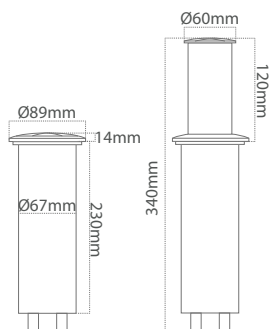

Casolux Marine light

Marine light system

Marina Push Up Table light

Product	Power	Input	Material
MARINA	4w	10-32 V DC	SS