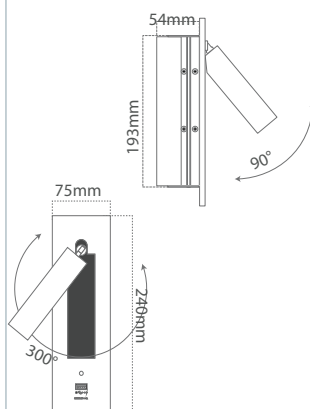

Wade Large

IP 20	Lm/w 41	H 50 000	CCT K 3000	Indoor	USB 5V, 1A

Product	Power	Input	Material
WADE-L	3w	220-240 V AC	Alu/SS

Only manufactured on request. Contact Casolux for more information.