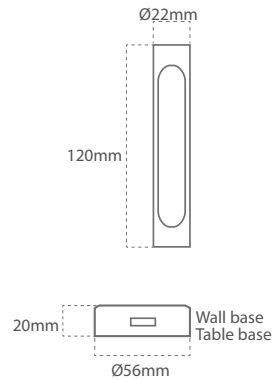

Malene Black Aluminium - w/USB / Touch Dim / Memory

IP 20   **angle** 110°   **Lm/w** 77   **H** 50 000   **CCT** WW/RED   **CRI** >90   **Dim** Touch Dim w/memory   **Indoor**   **USB** 5V, 2Am

Product	Flex	Power	Input	Material
MALENE-TABLE-BLACK	S-BL-290	2w	10-29 V DC	Alu
MALENE-WALL-BLACK	L-BL-290	2w	10-29 V DC	SS