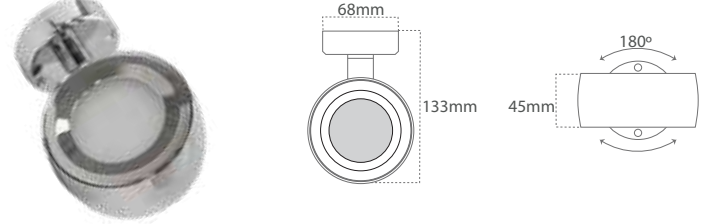

Marian up/down

Product	Power	Input	Material
MARIAN-UP/DOWN	2x3w	10-18 V DC / 20-28 V DC	SS

Only manufactured on request. Contact Casolux for more information.