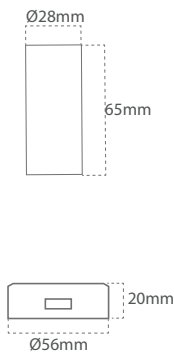

Martha Flex - w/USB / Touch Dim / Memory

MARTHA-FLEX
TABLEBASE
Flex SS-290mm