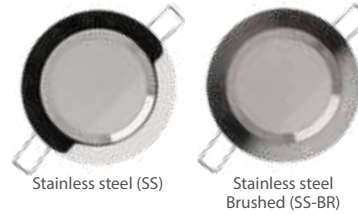

Lilleholm 90

IP 55	angle 90°	Lm/w 90	H 40 000	CCT K 2700	CRI >90	Dim PWM	Indoor	Driver

Product	Frame	Power	Input	Material
LILLEHOLM-90	SS / SS-BR	10w	350mA	SS/Alu

Only manufactured on request. Contact Casolux for more information