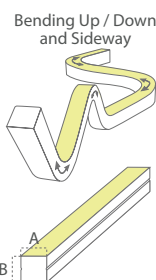

Lenghts/Watts/CCT can be manufactured on request. Contact Casolux for more information.

Led-Flexible Silicone NEON Strip - 3D Bending - IP67

News

Saltwater, UV and Flame resistant.

	Small	Medium	Large
A	8mm	10mm	16mm
B	8mm	10mm	15mm