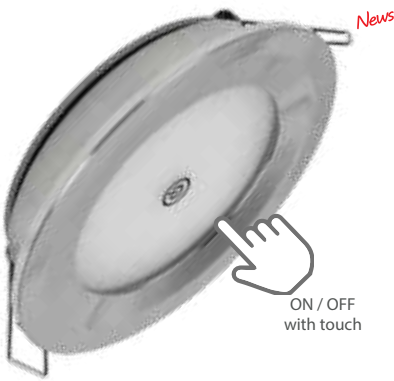

Product	Size	Frame	Power	Input Volt	Material
MARIA-A4-DUO	SMALL	SS / BL / GR / WH	2w/0,5w	10-32 V AC/DC	SS/Alu
MARIA-A4-DUO	LARGE	SS / BL / GR / WH	3w/0,5w	10-32 V AC/DC	SS/Alu

Maria - A4 - Touch

Stainless Steel (SS) Optional with brushed surface
 Black (BL)
 Grey (GR)
 White (WH)
News New Ø90 Front for Small Maria