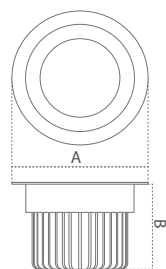

Dia

mm	Ø80	Ø100	Ø120	Ø150
A	80	100	120	150
B	80	85	95	110