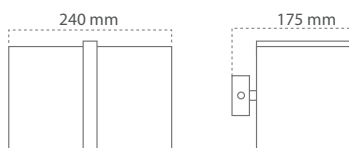

Wendy

Theresa

Product code	LED bulb input / Power	Bulb Input / Power
WENDY	10-30 DC / G4 LED bulb 1,2w	230 AC / E14 Bulb max 40w

Only manufactured on request. Contact Casolux for more information.