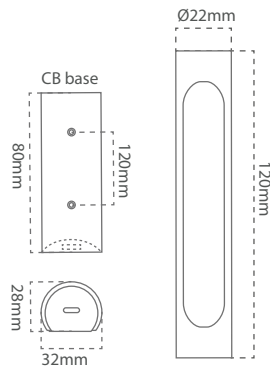

Malene CB - w/USB C / Touch Dim / Memory

News

Product	Flex	Power	Input	Material
MALENE-CB-BL	L-BL-290	2w	10-29 V DC	ALU
MALENE-CB-CH	S-BL-290	2w	10-29 V DC	ALU

Malene SL - w/USB / Touch Dim / Memory

News

Product	Flex	Power	Input	Material
MALENE-SL-BL-TABLE	S-BL-290	2w	10-29 V DC	ALU

Copyright Hasselblad HSD