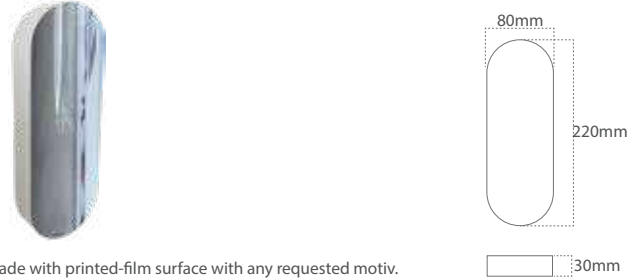

Giulia

Can be made with printed-film surface with any requested motiv.

Product	Power	Input	Material
GIULIA-SS	3w	230 AC / Optional 10-30 V DC	SS/Acrylic

Only manufactured on request. Contact Casolux for more information.