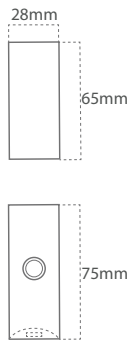

Mette Flex - w/USB-C / Touch Dim / Memory

On / Off Touch switch.
Hold for dimming.

Dimming function remember your last setting after being turned off.

METTE-FLEX
Flex L-BL-290

IP 20	angle 40°	Lm/w 77	H 50 000	CCT 3000 K	CRI >90	Dim Touch Dim w/memory	Indoor	USB 5V, 2Am

Product	Flex	Power	Input	Material
METTE-FLEX	L-BL-290	2,5w	10-30 V DC	SS

Only manufactured on request. Contact Casolux for more information.