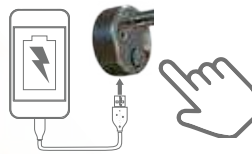

Casolux Marine light

Marine light system

Copyright N. Krauss/Hamburg

On / Off Touch switch.
Hold for dimming.

Dimming function remember your last setting after being turned off.

	Short code	Standard	Small	Mini
 White Silicone	S-WH	290mm	200mm	130mm
 Black Silicone	S-BL	290mm	200mm	130mm
 Stainless Steel	SS	290mm	200mm	130mm
 Black Leather	L-BL	290mm	200mm	130mm
 Light Brown Leather	L-LIBR	290mm	200mm	130mm
 Dark Brown Leather	L-DRBR	290mm	200mm	130mm