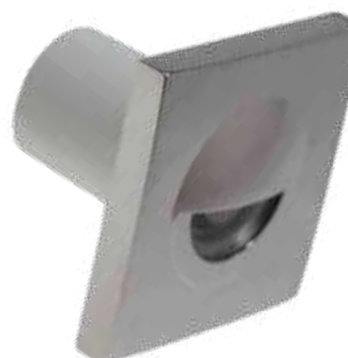

Cleo Square 34°

Product	Frame	Power	Input Volt	Material
CLEO-SQUARE-34	SS / SS-WH / SS-BL	0,6w	10-32 V DC	SS/Plastic