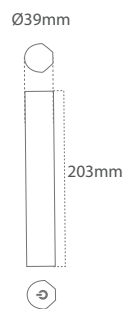

Pia Magnetic

Emergency light with Remote control

Micro USB input

1. Step:
1. 1 White light 3%
  2. 2 White light 100%
  3. 3 OFF

1. Dobble press for Red light
1. 1 Red light 100%
  2. 2 flashing light OFF
  3. 3 OFF

Long press Power off