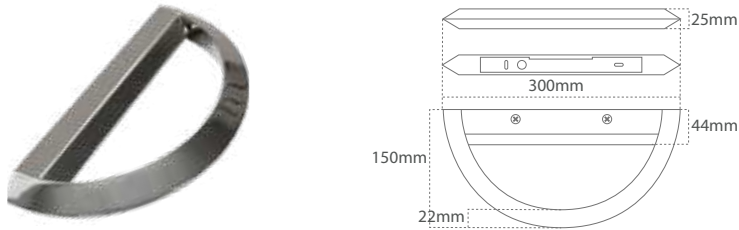

Wilma

Product	Power	Input	Material
WILMA	3w	230 AC / Optional 10-30 V DC	SS

Only manufactured on request. Contact Casolux for more information.