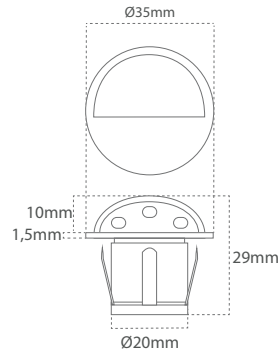

Mai

Product	Power	Input	Material
MAI-SMALL	0,3w	10-32V DC	SS