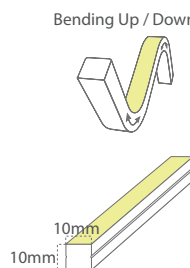

Led-Flexible Silicone NEON Strip - 10x10mm - IP67

Saltwater, UV and Flame resistant.