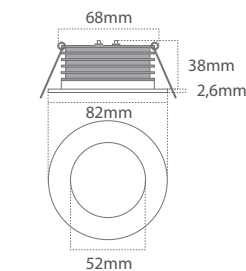

Casolux Marine light

Marine light system

Mie

IP 54	angle 25°	Lm/w 343	H 40 000	CCT 2700 K	CRI >85	Dim PWM	Indoor

Product	Frame	Power	Input Volt	Material
MIE	WH	3w	10-30 V DC	Alu

Magda

Stainless Steel (SS)

IP 65	angle 90°	Lm/w 75	H 40 000	CCT 3000 K	CRI >85	Dim PWM	Indoor/Outdoor

Product	Frame	Power	Input Volt	Material
MAGDA	SS	4,4w	10-30 V DC	SS/Alu

Malou 82

Stainless steel (SS)

Stainless steel Painted White (SS-WH)

Stainless steel Painted Black (SS-BL)

Optional with square frame.

SQUARE OVAL FRAME

IP 65	angle 120°	Lm/w 95	H 50 000	CCT 3000 K	CCT WW/RED	CRI >85	Dim PWM	Indoor/Outdoor

Product	Frame	Power	Input	Material
MALOU-82	SS / SS-WH / SS-BL	4,5w	10-32 V DC	SS/Alu
MALOU-82-DUO	SS / SS-WH / SS-BL	3,6w/0,6w	10-32 V DC	SS/Alu

Copyright N. krauss/Hamburg