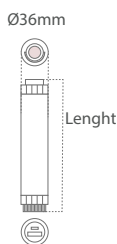

Pia

Emergency light and Powerbank

	PIA SMALL	PIA LARGE
Length	143mm	262mm
Weight	130g	210g

PIA SMALL
In magnet holder

PIA LARGE

- PIA-SMALL
- Step:
- 1 White light 10%
 - 2 White light 100%
 - 3 Red light 100%
 - 4 Red flash 100%
 - 5 SOS 100%
 - 6 OFF