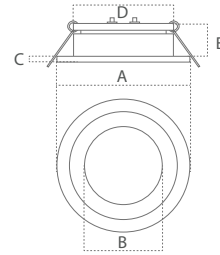

Maria - A4 - Standard with DUO colour

Stainless Steel (SS) Optional with brushed surface
Black (BL)
Grey (GR)
White (WH)
News New Ø90 Front for Small Maria

mm	SMALL News		LARGE
	STANDARD	Ø90	
A	69,5	90	86
B	40,5	40,5	55
C	2	2	3
D	52	52	70
E	19	19	19

Product	Size	Frame	Power	Input Volt	Material
MARIA-A4-DUO	SMALL	SS / BL / GR / WH	2w/0,5w	10-32 V AC/DC	SS/Alu
MARIA-A4-DUO	LARGE	SS / BL / GR / WH	3w/0,5w	10-32 V AC/DC	SS/Alu