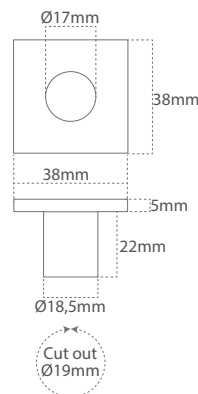

Cleo Square 34°

Product	Frame	Power	Input Volt	Material
CLEO-SQUARE-34	SS / SS-WH / SS-BL	0,6w	10-32 V DC	SS/Plastic