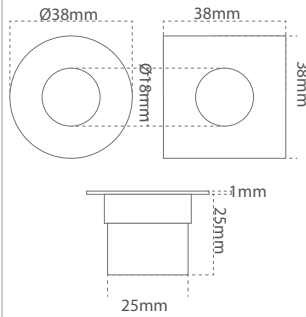

Mateo

Product	Frame	Power	Input	Material
MATEO-ROUND	SS	1,2w	10-32 V DC	Alu/SS
MATEO-SQUARE	SS	1,2w	10-32 V DC	Alu/SS

Only manufactured on request. Contact Casolux for more information.