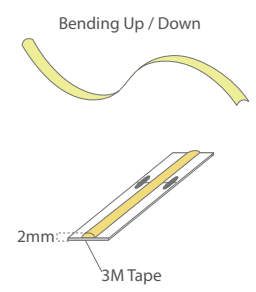

Casolux Marine light

Marine light system

LED Flexibel Strip IP Grade

COB Led-Flexible Strip - IP20

Product	Led's pr.meter	Power	Input
COB-IP20-5MM	480 pcs	4 / 7 w/m	12 / 24 V DC
COB-IP20-8MM	480 pcs	9 w/m	12 / 24 V DC
COB-IP20-10MM	480 pcs	10 w/m	12 / 24 V DC