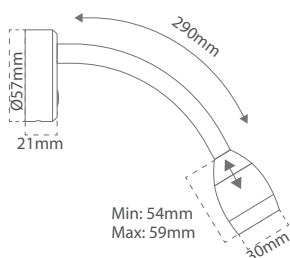

Casolux Marine light

Marine light system

Samsoe

Black (BL)

Product	Power	Input	Material
SAMSOE-FLEX-CW	3w	10-30 V DC	Alu
SAMSOE-FLEX-WW	3w	10-30 V DC	Alu

Mary Flex Special

Black (BL)

Product	Power	Input	Material
MARY-FLEX-SPECIAL	2w	10-30 V DC	Alu

Zoom Flex

News

With USB C

Product	Power	Input	Material
ZOOM	2w	10-30 V DC	Alu

Only manufactured on request. Contact Casolux for more information.

Zoom

News

With USB C

Product	Power	Input	Material
ZOOM	1,8w	10-30 V DC	Alu