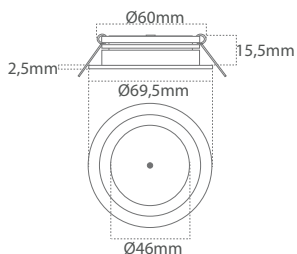

Casolux Marine light

Marine light system

Copyright N. krauss/Hamburg

Malou Controller IP20

One Controller can control up to 15 receivers.

Product	Frame	Power	Input Volt	Material
MALOU-MA	SS / SS-WH / SS-BL	3w	9-32 V DC	SS/Alu
MALOU-MA-DUO	SS / SS-WH / SS-BL	3w/3w	9-32 V DC	SS/Alu

Malou Controller IP64

One Controller can control up to 15 receivers.

Product	Frame	Power	Input Volt	Material
MALOU-MA-IP64	SS / SS-WH / SS-BL	3w	9-32 V DC	SS/Alu
MALOU-MA-IP64-DUO	SS / SS-WH / SS-BL	3w/3w	9-32 V DC	SS/Alu

Malou Receiver

Product	Frame	Power	Input Volt	Material
MALOU-SL	SS / SS-WH / SS-BL	3w	9-32 V DC	SS/Alu
MALOU-SL-DUO	SS / SS-WH / SS-BL	3w/3w	9-32 V DC	SS/Alu