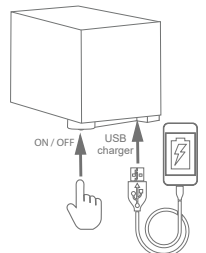

Casolux Marine light

Marine light system

Mary up/down

News

IP 20	angle 60°	Lm/w 70	H 50 000	CCT 3000 K	CRI >85	Dim PWM	Indoor

Product	Frame	Power	Input	Material
MARY-UP-DOWN	SS	2 x 3w	10-30 V DC	Alu/SS
MARY-UP-DOWN	BL	2 x 3w	10-30 V DC	Alu

Wallis Round - w/USB and Touch switch

mm	SMALL	LARGE
A	137	185
B	128	140
C	Ø110	Ø160
D	100	155

Stainless steel with fabric lamp shade

IP 20	angle 100°	Lm/w 170-200	H 50 000	CCT 3000 K	Indoor	USB 5V, 1Am

Product	Power	Input	Material
WALLIS-SMALL-ROUND	G4 LED Bulb 1,5w	10-30 V DC	SS
WALLIS-LARGE-ROUND	G4 LED Bulb 1,5w	10-30 V DC	SS

Wallis Square - w/USB and Touch switch

mm	SMALL	LARGE
A	137	185
B	128	140
C1	110	160
C2	150	160
D	100	115

Stainless steel with fabric lamp shade

IP 20	angle 100°	Lm/w 170-200	H 50 000	CCT 3000 K	Indoor	USB 5V, 2,5Am	USB 5V, 1Am

Product	Power	Input	Material
WALLIS-SMALL-SQUARE	G4 LED Bulb 1,5w	10-30 V DC	SS
WALLIS-LARGE-SQUARE	G4 LED Bulb 1,5w	10-30 V DC	SS

Wallis Special - w/USB and Touch switch

Stainless steel with fabric lamp shade

IP 20	angle 100°	angle 40°	Lm/w 170-200	H 50 000	CCT 3000 K	CRI >85	Indoor	USB 5V, 1Am

Product	Power	Input	Material
WALLIS-SPECIAL	G4 LED Bulb 1,5w	10-30 V DC	SS