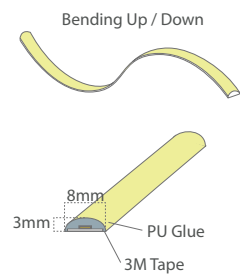

Led-Flexible PU Glue Potted Strip - IP64

Product	Led's pr.meter	Power	Input
CALL-PU-GLUE	120 pcs	9,6w/m	12 / 24 V DC

Lenghts/Watts/CCT can be manufactured on request. Contact Casolux for more information.