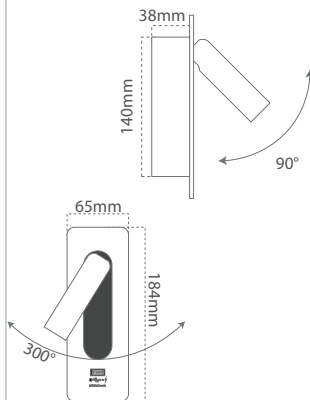

Casolux Marine light

Marine light system

Wade Special

Ø28

IP 20	Lm/w 60	H 50 000	CCT K 3000	CRI >80	Indoor	USB 5V, 1A

Product	Power	Input	Material
WADE-SPECIAL	3w	220-240 V AC	Alu/SS

Only manufactured on request. Contact Casolux for more information.