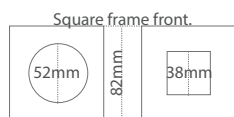

Malou 82

Stainless steel (SS)