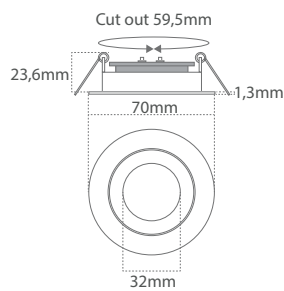

Mathilde Small

Product	Frame	Power	Input Volt	Material
MATHILDE-SMALL	Alu	1,2w	350mA / 10-30 V DC	Alu

Only manufactured on request. Contact Casolux for more information.

Mathilde Sphere

Product	Frame	Power	Input Volt	Material
MATHILDE-SPHERE	SS	1,5w	10-32 V DC	SS/Alu

Only manufactured on request. Contact Casolux for more information.

Mathilde

Product	Frame	Power	Input Volt	Material
MATHILDE	SS	2,4w	10-32 V DC	SS/Alu

Mathilde Large

Product	Frame	Power	Input Volt	Material
MATHILDE-LARGE-RO	SS	2,4w	10-30 V DC	SS/Alu
MATHILDE-LARGE-SQ	SS	2,4w	10-30 V DC	SS/Alu

Only manufactured on request. Contact Casolux for more information.