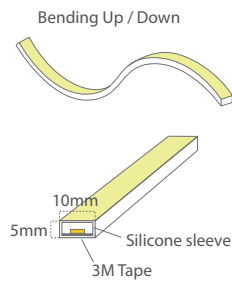

Led-Flexible Silicone Strip - IP67

Product	Led's pr.meter	Power	Input
CALL-IP67-R-10x5	60 pcs	4,8w/m	12 / 24 V DC

Lenghts/Watts/CCT can be manufactured on request. Contact Casolux for more information.