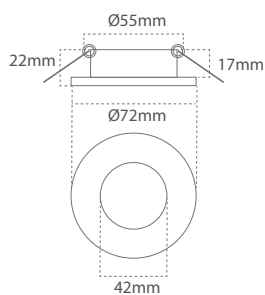

Product	Frame	Power	Input Volt	Material
RIKKE	CH	1,3W	10-32V AC/DC	Plastic
RIKKE	WH	1,3W	10-32V AC/DC	Plastic