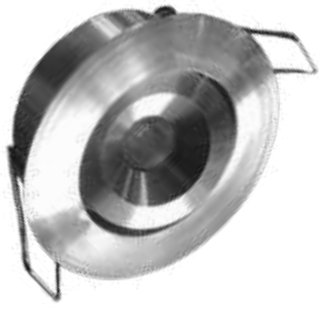

Mathilde Small

Product	Frame	Power	Input Volt	Material
MATHILDE-SMALL	Alu	1,2w	350mA / 10-30 V DC	Alu

Only manufactured on request. Contact Casolux for more information.