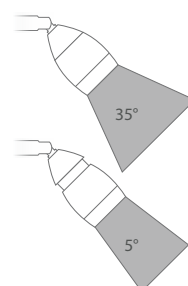

News

With USB C

Product	Power	Input	Material
ZOOM	2w	10-30 V DC	Alu

Only manufactured on request. Contact Casolux for more information.

Zoom

News

With USB C

Product	Power	Input	Material
ZOOM	1,8w	10-30 V DC	Alu