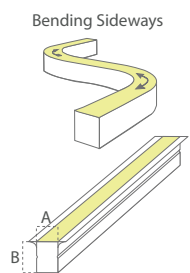

Small	Medium
A	3mm	6mm
B	6mm	12mm