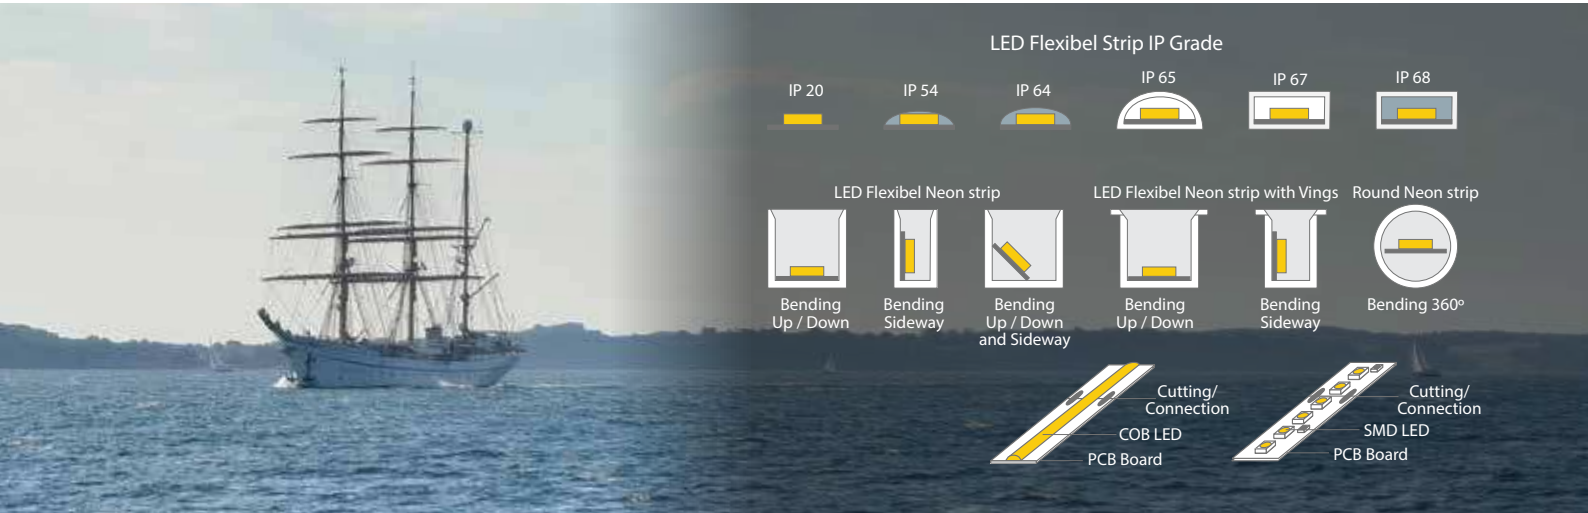

Casolux Marine light

Marine light system

LED Flexibel Strip IP Grade

COB Led-Flexible Strip - IP20

Product	Led's pr.meter	Power	Input
COB-IP20-5MM	480 pcs	4 / 7 w/m	12 / 24 V DC
COB-IP20-8MM	480 pcs	9 w/m	12 / 24 V DC
COB-IP20-10MM	480 pcs	10 w/m	12 / 24 V DC