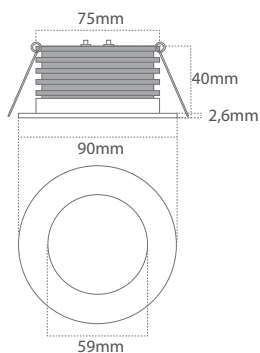

Casolux Marine light

Marine light system

Malou 90