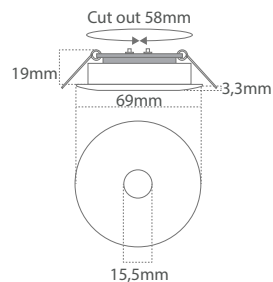

Maggi Ø69

Product	Frame	Power	Input Volt	Material
MAGGI-LARGE	SS	3w	10-18 V DC	SS/Alu

Only manufactured on request. Contact Casolux for more information.