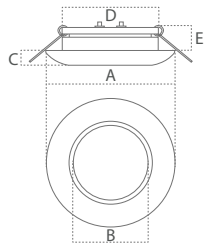

Maria - A3

mm	SMALL	LARGE
A	69,5	86
B	40,5	55
C	7	7
D	52	70
E	16	16