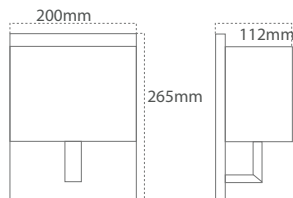

Product	Power	Input	Material
WALLIS-SPECIAL	G4 LED Bulb 1,5w	10-30 V DC	SS

Mega Yacht lights

Willa

Wanda

Stainless steel with fabric lamp shade

Product code	LED bulb input / Power	Bulb Input / Power
WILLA	10-30 DC / G4 LED bulb 1,2w	230 AC / E14 Bulb max 40w