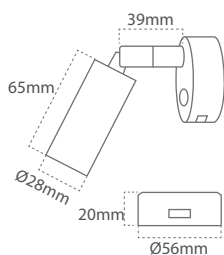

Martha Wall - w/USB / Touch Dim / Memory