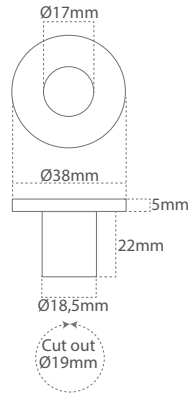

Cleo Round

Product	Frame	Power	Input Volt	Material
CLEO-ROUND	SS / SS-WH / SS-BL	0,6w	10-32 V DC	SS/Plastic

Cleo Round 25°

Product	Frame	Power	Input Volt	Material
CLEO-ROUND-25	SS / SS-WH / SS-BL	0,6w	10-32 V DC	SS/Plastic

Cleo Square

Product	Frame	Power	Input Volt	Material
CLEO-SQUARE	SS / SS-WH / SS-BL	0,6w	10-32 V DC	SS/Plastic

Cleo Square 34°

Product	Frame	Power	Input Volt	Material
CLEO-SQUARE-34	SS / SS-WH / SS-BL	0,6w	10-32 V DC	SS/Plastic