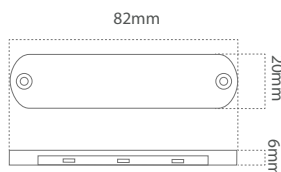

Casolux Marine light

Marine light system

Marina Push Up Table light

Product	Power	Input	Material
MARINA	4w	10-32 V DC	SS

Merle front

Product	Power	Input	Material
MERLE-FRONT-3000K	0,5w	10-18 V DC / 18-30 V DC / 10-30 V DC	SS
MERLE-FRONT-RED	0,5w	10-18 V DC / 18-30 V DC / 10-30 V DC	SS
MERLE-FRONT-BLUE	0,5w	10-18 V DC / 18-30 V DC / 10-30 V DC	SS

Merle down

Product	Power	Input	Material
MERLE-DOWN-3000K	0,5w	10-18 V DC / 18-30 V DC / 10-30 V DC	SS
MERLE-DOWN-RED	0,5w	10-18 V DC / 18-30 V DC / 10-30 V DC	SS
MERLE-DOWN-BLUE	0,5w	10-18 V DC / 18-30 V DC / 10-30 V DC	SS
MERLE-DOWN-DUO <i>News</i>	0,5w / 0,5w	10-18 V DC / 18-30 V DC	SS

Cleo Special

Product	Power	Input	Material
CLEO-SPECIAL-ROUND	3w	10-32 V DC	Alu/SS
CLEO-SPECIAL-SQUARE	3w	10-32 V DC	Alu/SS

Only manufactured on request. Contact Casolux for more information.