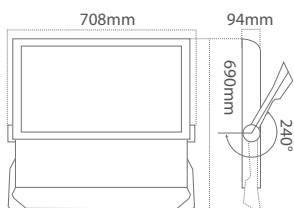

Mega Flood Light

Saltwater and UV resistant.