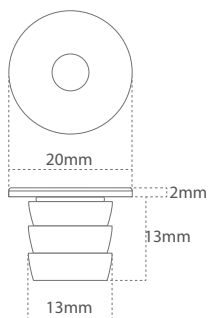

Casolux Marine light

Marine light system

Mille