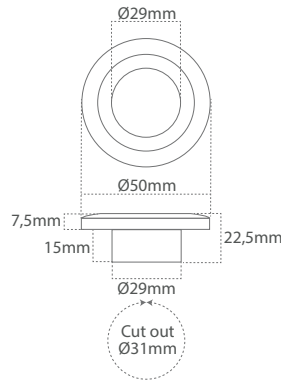

Max Standard