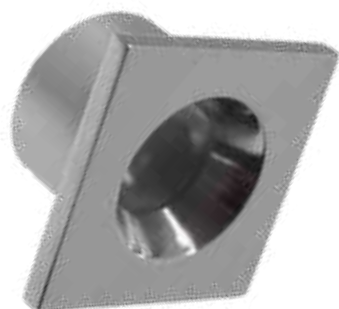

Casolux Marine light

Marine light system

Marina Push Up Table light

Stainless Steel (SS)

Product	Power	Input	Material
MARINA	4w	10-32 V DC	SS

Merle front

Stainless Steel (SS)
Optional with brushed surface

Product	Power	Input	Material
MERLE-FRONT-3000K	0,5w	10-18 V DC / 18-30 V DC / 10-30 V DC	SS
MERLE-FRONT-RED	0,5w	10-18 V DC / 18-30 V DC / 10-30 V DC	SS
MERLE-FRONT-BLUE	0,5w	10-18 V DC / 18-30 V DC / 10-30 V DC	SS

Cleo Special

CLWO-SPECIAL-SQUARE Stainless Steel (SS) CLEO-SPECIAL-ROUND Stainless Steel (SS)

Product	Power	Input	Material
CLEO-SPECIAL-ROUND	3w	10-32 V DC	Alu/SS
CLEO-SPECIAL-SQUARE	3w	10-32 V DC	Alu/SS