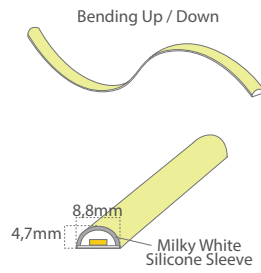

Led-Flexible - Milky White Silicone Strip - IP65

Product	Led's pr.meter	Power	Input
CALL-24-MILKY-FLAT	280 pcs	8w/m	24 V DC

Lenghts/Watts/CCT can be manufactured on request. Contact Casolux for more information.