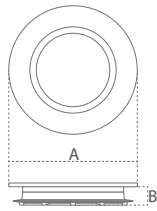

Rie

	Rie Small	Rie
A	Ø48mm	Ø70mm
B	9,5mm	9,5mm