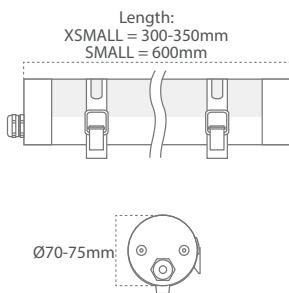

Casolux Marine light

Marine light system

Drejoe Tri Proof IP69K

Product	Power	Input	Material
DREJOE-XSMALL	15w	230 V AC / 24 V DC / 10-32 V DC	SS / PC / HDPE
DREJOE-SMALL	20w	230 V AC / 24 V DC / 10-32 V DC	SS / PC / HDPE

Other Lengths/Watts can be manufactured on request. Contact Casolux for more information.