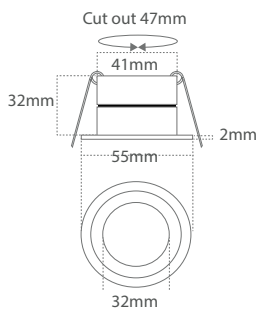

Casolux Marine light

Marine light system

Mie

IP 54	angle 25°	Lm/w 343	H 40 000	CCT 2700 K	CRI >85	Dim PWM	Indoor

Product	Frame	Power	Input Volt	Material
MIE	WH	3w	10-30 V DC	Alu