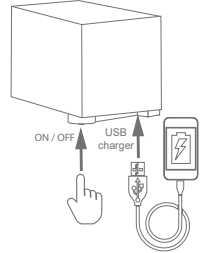

Casolux Marine light

Marine light system

Mary up/down

News

IP 20	angle 60°	Lm/w 70	H 50 000	CCT 3000 K	CRI >85	Dim PWM	Indoor

Product	Frame	Power	Input	Material
MARY-UP-DOWN	SS	2 x 3w	10-30 V DC	Alu/SS
MARY-UP-DOWN	BL	2 x 3w	10-30 V DC	Alu

Wallis Round - w/USB and Touch switch

mm	SMALL	LARGE
A	137	185
B	128	140
C	Ø110	Ø160
D	100	155

Stainless steel with fabric lamp shade

IP 20	angle 100°	Lm/w 170-200	H 50 000	CCT 3000 K	Indoor	USB 5V, 1Am

Product	Power	Input	Material
WALLIS-SMALL-ROUND	G4 LED Bulb 1,5w	10-30 V DC	SS
WALLIS-LARGE-ROUND	G4 LED Bulb 1,5w	10-30 V DC	SS

Wallis Square - w/USB and Touch switch

mm	SMALL	LARGE
A	137	185
B	128	140
C1	110	160
C2	150	160
D	100	115

Stainless steel with fabric lamp shade

IP 20	angle 100°	Lm/w 170-200	H 50 000	CCT 3000 K	Indoor	USB 5V, 2,5Am	USB 5V, 1Am

Product	Power	Input	Material
WALLIS-SMALL-SQUARE	G4 LED Bulb 1,5w	10-30 V DC	SS
WALLIS-LARGE-SQUARE	G4 LED Bulb 1,5w	10-30 V DC	SS

Wallis Special - w/USB and Touch switch

Stainless steel with fabric lamp shade

IP 20	angle 100°	angle 40°	Lm/w 170-200	H 50 000	CCT 3000 K	CRI >85	Indoor	USB 5V, 1Am

Product	Power	Input	Material
WALLIS-SPECIAL	G4 LED Bulb 1,5w	10-30 V DC	SS