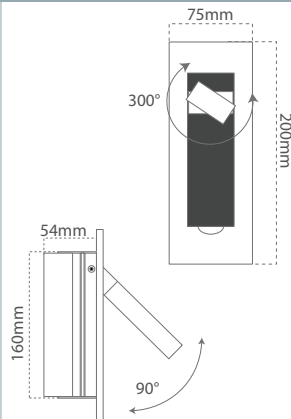

IP 20	Lm/w 48	H 50 000	CCT 3000 K	Indoor

Product	Power	Input	Material
WAI-LARGE	1w	220-240 V AC	Alu/SS

Only manufactured on request. Contact Casolux for more information.