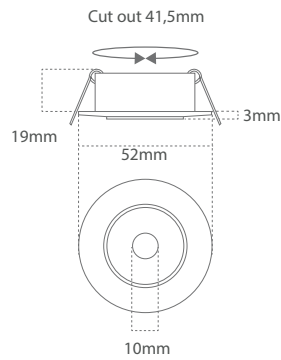

Mathilde Small

Product	Frame	Power	Input Volt	Material
MATHILDE-SMALL	Alu	1,2w	350mA / 10-30 V DC	Alu

Only manufactured on request. Contact Casolux for more information.