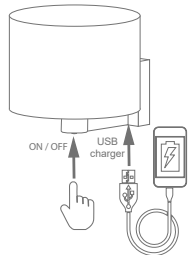

Casolux Marine light

Marine light system

Mary up/down

News

IP 20	angle 60°	Lm/w 70	H 50 000	CCT 3000 K	CRI >85	Dim PWM	Indoor

Product	Frame	Power	Input	Material
MARY-UP-DOWN	SS	2 x 3w	10-30 V DC	Alu/SS
MARY-UP-DOWN	BL	2 x 3w	10-30 V DC	Alu

Wallis Round - w/USB and Touch switch

mm	SMALL	LARGE
A	137	185
B	128	140
C	Ø110	Ø160
D	100	155

Stainless steel with fabric lamp shade

IP 20	angle 100°	Lm/w 170-200	H 50 000	CCT 3000 K	Indoor	USB 5V, 1Am

Product	Power	Input	Material
WALLIS-SMALL-ROUND	G4 LED Bulb 1,5w	10-30 V DC	SS
WALLIS-LARGE-ROUND	G4 LED Bulb 1,5w	10-30 V DC	SS

Wallis Square - w/USB and Touch switch

mm	SMALL	LARGE
A	137	185
B	128	140
C1	110	160
C2	150	160
D	100	115

Stainless steel with fabric lamp shade

IP 20	angle 100°	Lm/w 170-200	H 50 000	CCT 3000 K	Indoor	USB 5V, 2,5Am	USB 5V, 1Am

Product	Power	Input	Material
WALLIS-SMALL-SQUARE	G4 LED Bulb 1,5w	10-30 V DC	SS
WALLIS-LARGE-SQUARE	G4 LED Bulb 1,5w	10-30 V DC	SS

Wallis Special - w/USB and Touch switch

Stainless steel with fabric lamp shade

IP 20	angle 100°	angle 40°	Lm/w 170-200	H 50 000	CCT 3000 K	CRI >85	Indoor	USB 5V, 1Am

Product	Power	Input	Material
WALLIS-SPECIAL	G4 LED Bulb 1,5w	10-30 V DC	SS