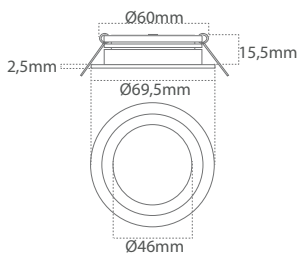

Malou Receiver

Product	Frame	Power	Input Volt	Material
MALOU-SL	SS / SS-WH / SS-BL	3w	9-32 V DC	SS/Alu
MALOU-SL-DUO	SS / SS-WH / SS-BL	3w/3w	9-32 V DC	SS/Alu