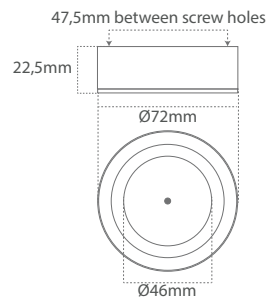

Malou Controller IP20 - Surface mounted

ON / OFF
Press for Dimming.
WW/RED: Double click
to change colour.

One Controller can control up to 15 receivers.

Product	Frame	Power	Input Volt	Material
MALOU-MA-SURFACE	SS	3w	9-32 V DC	SS/Alu
MALOU-MA-SURFACE-DUO	SS	3w/3w	9-32 V DC	SS/Alu

Malou Controller IP64 - Surface mounted

ON / OFF
Press for Dimming.
WW/RED: Double click
to change colour.

One Controller can control up to 15 receivers.

Product	Frame	Power	Input Volt	Material
MALOU-MA-IP64-SUR	SS	3w	9-32 V DC	SS/Alu
MALOU-MA-IP64-SUR-DUO	SS	3w/3w	9-32 V DC	SS/Alu

Malou Receiver - Surface mounted

Product	Frame	Power	Input Volt	Material
MALOU-SL-SUR	SS	3w	9-32 V DC	SS/Alu
MALOU-SL-SUR-DUO	SS	3w/3w	9-32 V DC	SS/Alu