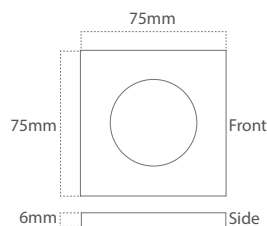

Molly - Square - Mini Panel