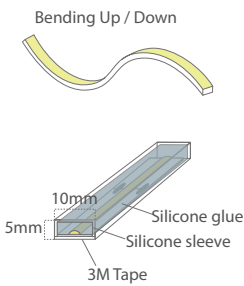

COB Led-Flexible Silicone Strip - IP68

UV protected