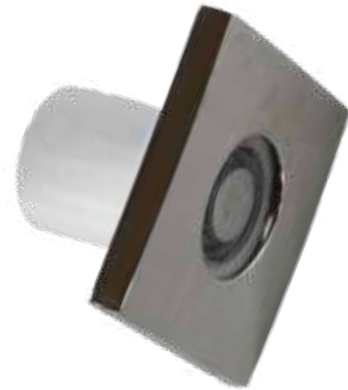

Cleo Square

Product	Frame	Power	Input Volt	Material
CLEO-SQUARE	SS / SS-WH / SS-BL	0,6w	10-32 V DC	SS/Plastic