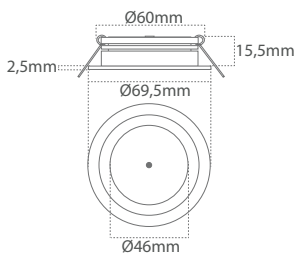

Malou Controller IP64

One Controller can control up to 15 receivers.