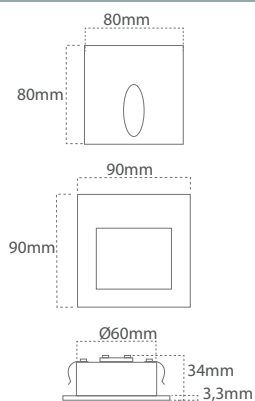

Only manufactured on request. Contact Casolux for more information.

Olivia square

OLIVIA SQUARE SMALL
Stainless steel (SS)

OLIVIA SQUARE
Aluminium White (Alu-WH)

Product	IP	Frame	Power	Input	Material
OLIVIA-SQ-SMALL	67	SS	3w	12-24 V DC	SS
OLIVIA-SQUARE	65	Alu-WH	3w	230 AC / 12-24 V DC	Alu