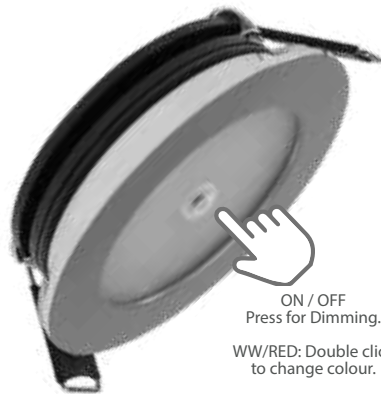

A5 Controller IP64