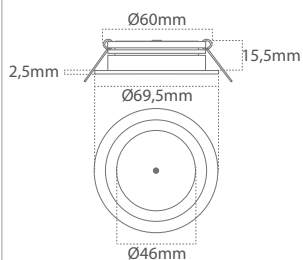

Casolux Marine light

Marine light system

A1 Controller IP20