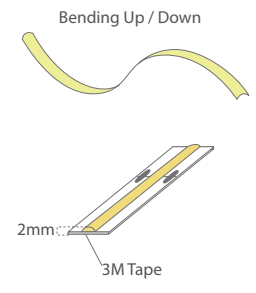

COB Led-Flexible Strip - RGB - IP20

Product	Led's pr.meter	Power	Input
COB-IP20-RGB	896 pcs	20w/m	12 / 24 V DC

Only manufactured on request. Contact Casolux for more information.