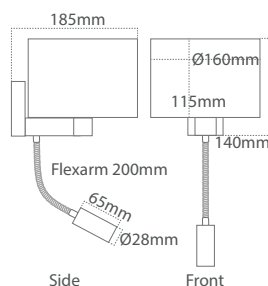

Wallis Special - w/USB and Touch switch

Stainless steel with fabric lamp shade

IP 20	angle 100°	angle 40°	Lm/w 170-200	H 50 000	CCT 3000 K	CRI >85	Indoor	USB 5V, 1Am

Product	Power	Input	Material
WALLIS-SPECIAL	G4 LED Bulb 1,5w	10-30 V DC	SS