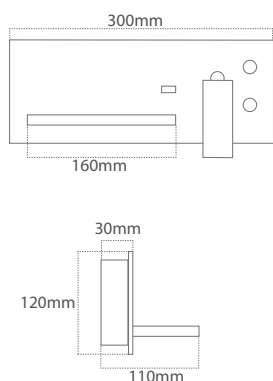

Bedside - Wireless charger

Wireless charger and USB charger

Product	Frame	Power	Input	Material
BEDSIDE-WIRELESS-BLACK	Alu	1,5w	230 AC / 10-32 V DC	Alu
BEDSIDE-WIRELESS-WHITE	Alu	1,5w	230 AC / 10-32 V DC	Alu

Only manufactured on request. Contact Casolux for more information.