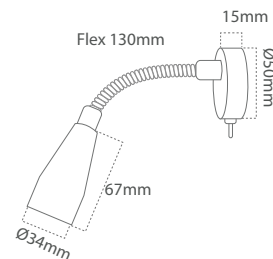

Mary Wall - Classic version

Aluminum Gray (GR)

Aluminum Black (BL)

Product	Frame	Power	Input	Material
MARY-WALL-CLASSIC	GR	2w	10-30 V DC	Alu
MARY-WALL-CLASSIC	BL	2w	10-30 V DC	Alu

Mary Flex Mini - Classic version