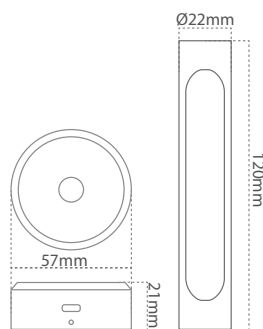

Malene CB - w/USB C / Touch Dim / Memory

News

Product	Flex	Power	Input	Material
MALENE-CB-BL	L-BL-290	2w	10-29 V DC	ALU
MALENE-CB-CH	S-BL-290	2w	10-29 V DC	ALU

Malene SL - w/USB / Touch Dim / Memory

News

Product	Flex	Power	Input	Material
MALENE-SL-BL-TABLE	S-BL-290	2w	10-29 V DC	ALU

Copyright Hasselblad HSD