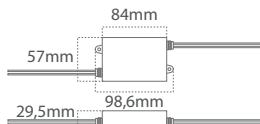

Product code	Power	Efficiency	Input Volt	Output Volt
CAD-8-12	8,04w	>80%	100-240 AC	12 DC - 0,67A
CAD-35-12	36w	>83%	100-240 AC	12 DC - 3,0A