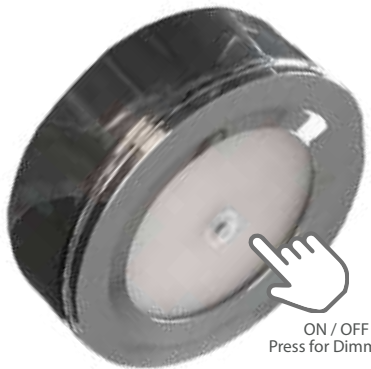

Stainless steel (SS)

One Controller can control up to 15 receivers.

Product	Frame	Power	Input Volt	Material
MALOU-MA-SURFACE	SS	3w	9-32 V DC	SS/Alu
MALOU-MA-SURFACE-DUO	SS	3w/3w	9-32 V DC	SS/Alu

Malou Controller IP64 - Surface mounted