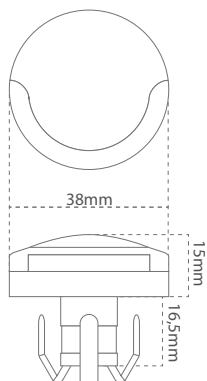

Milo Half

Product	Frame	Power	Input	Material
MILO-HALF	SS	1,5w	10-32 V DC	SS

Only manufactured on request. Contact Casolux for more information.