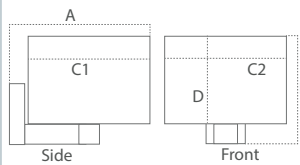

Wallis Square - w/USB and Touch switch

mm	SMALL	LARGE
A	137	185
B	128	140
C1	110	160
C2	150	160
D	100	115