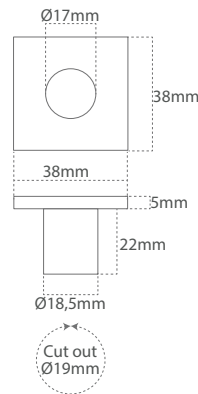

Cleo Square

Product	Frame	Power	Input Volt	Material
CLEO-SQUARE	SS / SS-WH / SS-BL	0,6w	10-32 V DC	SS/Plastic