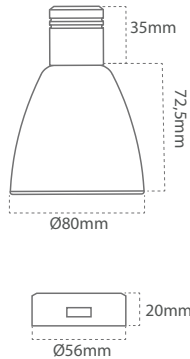

Martha Glass Flex - w/USB / Touch Dim / Memory

MARTHA-GLASS-FLEX
TABLEBASE
Flex SS-290mm