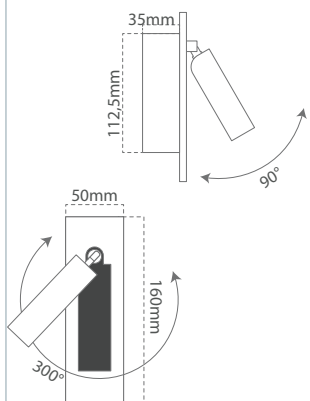

Wade Small Round

WADE-SMALL
Ø25mm

WADE-SMALL
Ø28mm

IP 20	Lm/w 85	H 50 000	CCT K 3000	Indoor

Product	Power	Input	Material
WADE-S-Ø25	1w	220-240 V AC	Alu/SS
WADE-S-Ø28	1w	220-240 V AC	Alu/SS

Only manufactured on request. Contact Casolux for more information.