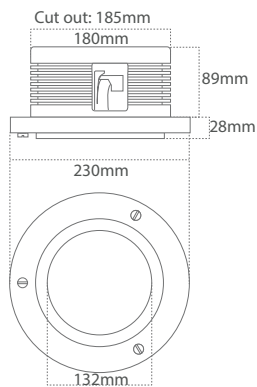

Bornholm 230