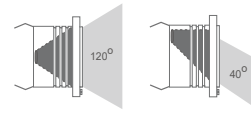

Bornholm 100