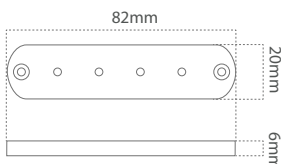

Merle front

Stainless Steel (SS)
Optional with brushed surface