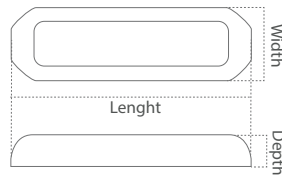

Underwater Drain Light

Product	Power	Input	Material
UNDERWATER-4500K	6w	12V DC	PA
UNDERWATER-BLUE	6w	12V DC	PA

Underwater Light Surface Mounted

	Small	Large
Length	210mm	290mm
Width	80mm	110mm
Depth	30mm	30mm