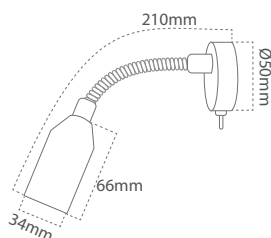

Mary Flex Special

Black (BL)