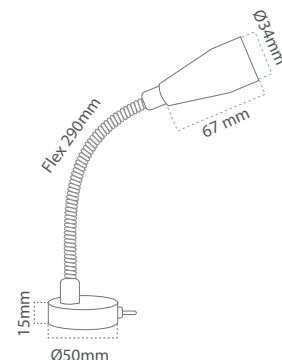

Stainless steel Brushed (SS-BR)

Grey (GR)

Black (BL)

Product	Power	Input	Material
MARY-MINI-CLASSIC-SS-BR	1,5w	10-30 V DC	SS
MARY-MINI-CLASSIC-(GR / BL)	2w	10-30 V DC	Alu

Mary Flex - Classic version

Stainless steel (SS) polished