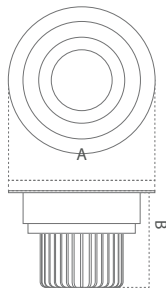

Devi

mm	A	B
Ø100	100	90
Ø120	120	100
Ø150	150	110