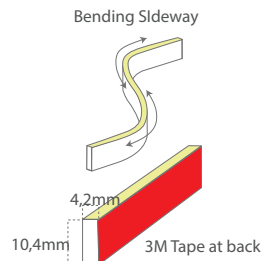

Led-Flexible Silicone NEON Strip - 4,2x10,4mm - Sideway - IP67

Product	Led's pr.meter	Power	Input
CALL-4,2x10,4-3M TAPE	128 pcs	7,6w/m	12 / 24 V DC

Lenghts/Watts/CCT can be manufactured on request. Contact Casolux for more information.