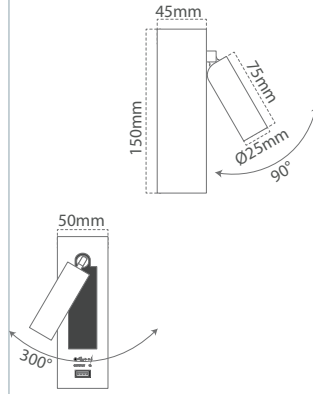

Wade Surface

IP 20	Lm/w 113	H 50 000	CCT 3000 K	Indoor	USB 5V, 1A

Product	Power	Input	Material
WADE-SURFACE	1w	220-240 V AC	Alu/SS

Only manufactured on request. Contact Casolux for more information.