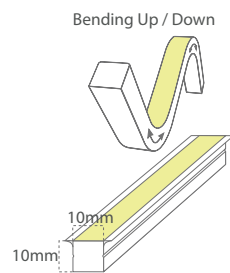

News

UV and Flame resistant.

Product	Led's pr.meter	Power	Input
CALL-NEON-WINGS-10x10	120 pcs	8,8w/m	24 V DC

Only manufactured on request. Contact Casolux for more information.

Led-Flexible Silicone NEON Strip - Sideway - w/Wings - IP54