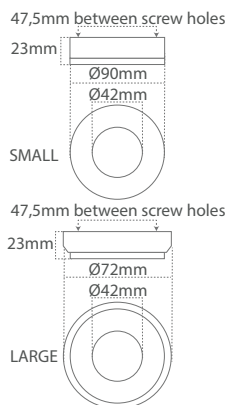

Casolux Marine light

Marine light system

Maja - Surface mounted