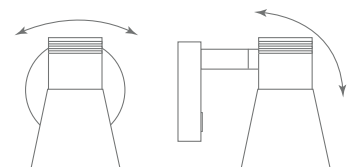

Only manufactured on request. Contact Casolux for more information.

Cabinet light - Square

Product	Power	Input	Material
CABINET-SQUARE-192x112	6w	10-16 V DC	Alu

Waco

News

Product	Power	Input	Material
WACO-TOUCH-DOWN	3w	10-30 V DC	Alu