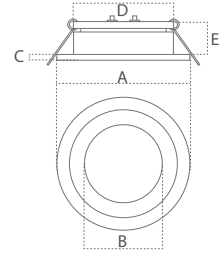

Maria - A4 - Touch

Stainless Steel (SS) Optional with brushed surface
Black (BL)
Grey (GR)
White (WH)
News New Ø90 Front for Small Maria

mm	SMALL News		LARGE
	STANDARD	Ø90	
A	69,5	90	86
B	40,5	40,5	55
C	2	2	3
D	52	52	70
E	19	19	19

Product	Size	Frame	Power	Input Volt	Material
MARIA-A4-CTO	SMALL	SS / BL / GR / WH	2w	10-32 V AC/DC	SS/Alu
MARIA-A4-CTO	LARGE	SS / BL / GR / WH	3w	10-32 V AC/DC	SS/Alu