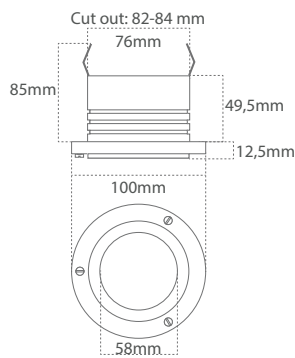

Bornholm 100