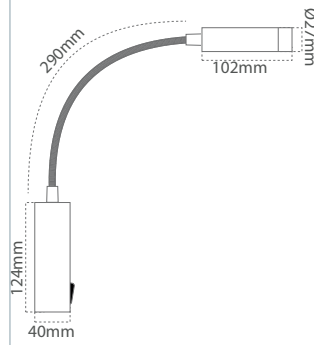

Wright

IP	Lm/w	H	CCT	K	Indoor
20	60	50 000	3000		

Product	Power	Input	Material
WRIGHT	3w	220-240 V AC	Alu/SS

Only manufactured on request. Contact Casolux for more information.

Bornholm 100

Stainless Steel (SS)

IP	angle	angle	Lm/w	H	CCT	K	CRI	Dim	Indoor	Driver
67	120°	40°	90	50 000	2700		>85	PWM		

Product	Beam angle	Frame	Power	Input	Material
BORNHOLM-100	120°	SS	3w	350mA	SS/Alu
BORNHOLM-100	40°	SS	3w	500mA	SS/Alu

Only manufactured on request. Contact Casolux for more information.

Bornholm 230

Stainless Steel (SS)

IP	angle	Lm/w	H	CCT	K	CRI	Dim	Indoor	Driver
67	120°	90	50 000	2700		>85	PWM		

Product	Beam angle	Frame	Power	Input	Material
BORNHOLM-230	120°	SS	20w	750mA	SS/Alu

Only manufactured on request. Contact Casolux for more information.