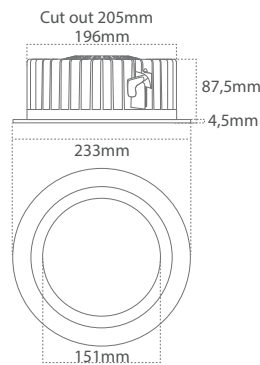

Lilleholm 205

Aluminium White (WH)

IP 55	angle 90°	Lm/w 95	H 50 000	CCT K 3000	CRI >90	Dim PWM	Indoor	Driver

Product	Frame	Power	Input	Material
LILLEHOLM-205	WH (RAL 9003)	30w	840mA	Alu
LILLEHOLM-205	WH (RAL 9010)	30w	840mA	Alu

Only manufactured on request. Contact Casolux for more information