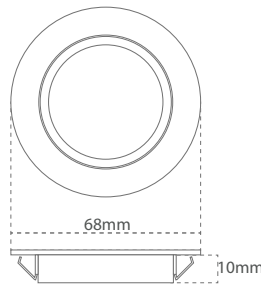

Molly Downlight - w / Touch

Product	Frame	Power	Input	Material
MOLLY-DOWNLIGHT	Plastic-Chrome	2w	12 V DC	Plastic

Only manufactured on request. Contact Casolux for more information.