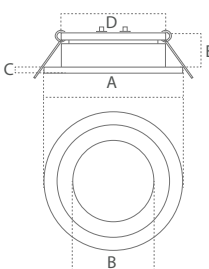

Maria - A3

mm	SMALL	LARGE
A	69,5	86
B	40,5	55
C	7	7
D	52	70
E	16	16

Stainless Steel (SS) Black (BL) Grey (GR) White (WH)
Optional with brushed surface

Product	Size	Frame	Power	Input Volt	Material
MARIA-A3	SMALL	SS / BL / GR / WH	2w	10-32 V AC/DC	SS/Alu
MARIA-A3	SMALL	SS / BL / GR / WH	2,5w	10-32 V AC/DC	SS/Alu
MARIA-A3	LARGE	SS / BL / GR / WH	3w	10-32 V AC/DC	SS/Alu

Maria - A4 - 2700K - Ra90

SMALL	
mm	STANDARD Ø90
A	90
B	40,5
C	2
D	52
E	19

Stainless Steel (SS) Black (BL) Grey (GR) White (WH)
Optional with brushed surface

Product	Size	Frame	Power	Input Volt	Material
MARIA-A4	SMALL	SS / BL / GR / WH	2w	10-32 V AC/DC	SS/Alu