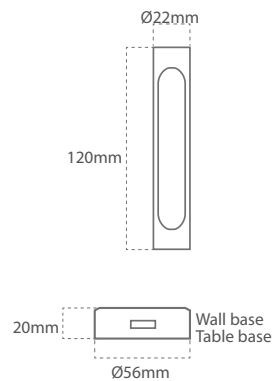

Malene Stainless Steel - w/USB / Touch Dim / Memory

IP 20   **angle** 110°   **Lm/w** 77   **H** 50 000   **CCT** WW/RED   **CRI** >90   **Dim** Touch Dim w/memory   **Indoor**   **USB** 5V, 2Am

Product	Flex	Power	Input	Material
MALENE-TABLE-SS	SS-290	2w	10-29 V DC	SS
MALENE-WALL-SS	L-DRBR-290	2w	10-29 V DC	SS