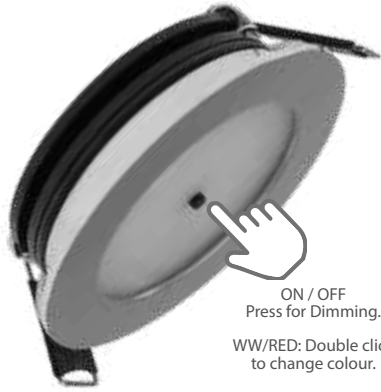

A1 Receiver

Product	Frame	Power	Input Volt	Material
A1-SL	SS	3w	9-32 V DC	SS/Alu
A1-SL-DUO	SS	3w/3w	9-32 V DC	SS/Alu

Only manufactured on request. Contact Casolux for more information.

A5 Controller IP20