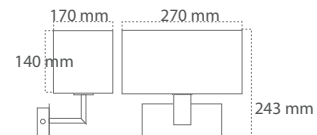

Mega Yacht lights

Willa

Wanda

Product code	LED bulb input / Power	Bulb Input / Power
WILLA	10-30 DC / G4 LED bulb 1,2w	230 AC / E14 Bulb max 40w

Only manufactured on request. Contact Casolux for more information.

Product code	LED bulb input / Power	Bulb Input / Power
WANDA-BED	10-30 DC / G4 LED bulb 1,2w	230 AC / E27 Bulb max 40w

Only manufactured on request. Contact Casolux for more information.

Winnie

Whitney

Product code	LED bulb input / Power	Bulb Input / Power
WINNIE	10-30 DC / G4 LED bulb 1,2w	230 AC / E14 Bulb max 40w

Only manufactured on request. Contact Casolux for more information.

Product code	LED bulb input / Power	Bulb Input / Power
WHITNEY	10-30 DC / G4 LED bulb 1,2w	230 AC / E14 Bulb max 40w

Only manufactured on request. Contact Casolux for more information.

Wendy

Theresa

Product code	LED bulb input / Power	Bulb Input / Power
WENDY	10-30 DC / G4 LED bulb 1,2w	230 AC / E14 Bulb max 40w

Only manufactured on request. Contact Casolux for more information.

Product code	LED bulb input / Power	Bulb Input / Power
THERESA	10-30 DC / G4 LED bulb 1,2w	230 AC / E27 Bulb max 60w

Only manufactured on request. Contact Casolux for more information.