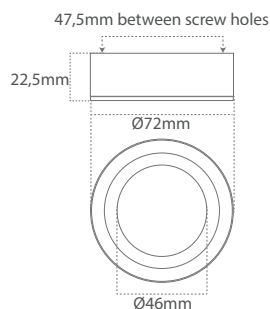

Malou Receiver - Surface mounted