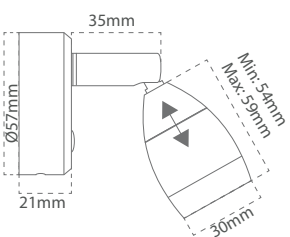

News

With USB C

Product	Power	Input	Material
ZOOM	2w	10-30 V DC	Alu

Only manufactured on request. Contact Casolux for more information.

Zoom

News

With USB C

Product	Power	Input	Material
ZOOM	1,8w	10-30 V DC	Alu