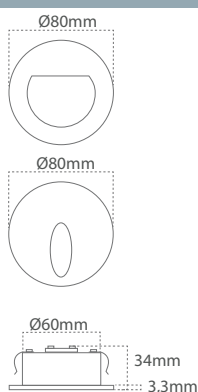

Casolux Marine light

Marine light system

Winry

Product	Power	Input	Material
WINRY	3w+2,2w	220-240 V AC	Alu/SS

Only manufactured on request. Contact Casolux for more information.

Bedside - Wireless charger

Wireless charger and USB charger

Product	Frame	Power	Input	Material
BEDSIDE-WIRELESS-BLACK	Alu	1,5w	230 AC / 10-32 V DC	Alu
BEDSIDE-WIRELESS-WHITE	Alu	1,5w	230 AC / 10-32 V DC	Alu

Only manufactured on request. Contact Casolux for more information.

Olivia square

Product	IP	Frame	Power	Input	Material
OLIVIA-SQ-SMALL	67	SS	3w	12-24 V DC	SS
OLIVIA-SQUARE	65	Alu-WH	3w	230 AC / 12-24 V DC	Alu

Only manufactured on request. Contact Casolux for more information.

Olivia round

Product	IP	Frame	Power	Input	Material
OLIVIA-RO-SMALL	67	SS	3w	12-24 V DC	SS
OLIVIA-RO-SMALL	65	Alu-WH	3w	230 AC / 12-24 V DC	Alu
OLIVIA-ROUND	65	Alu-WH	3w	230 AC / 12-24 V DC	Alu

Only manufactured on request. Contact Casolux for more information.