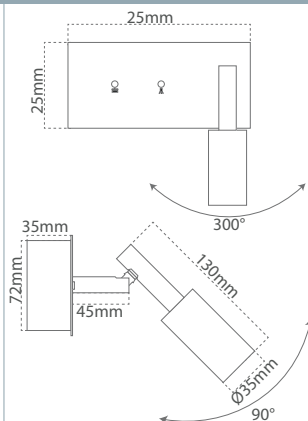

Casolux Marine light

Marine light system

Winry

Product	Power	Input	Material
WINRY	3w+2,2w	220-240 V AC	Alu/SS

Only manufactured on request. Contact Casolux for more information.