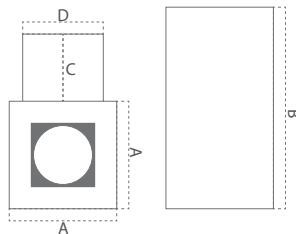

West Square Up/Down

mm	A	B	C	D
S	80	100	50	60
M	100	100	50	60