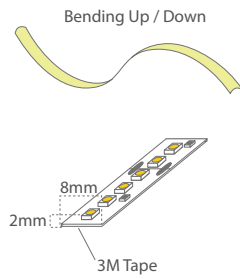

Led-Flexible High Power Strip - IP20

Product	Led's pr.meter	Power	Input
Line LED-9,6W-IP20	160 pcs	9,6w/m	12 / 24 V DC

Lenghts/Watts/CCT can be manufactured on request. Contact Casolux for more information.