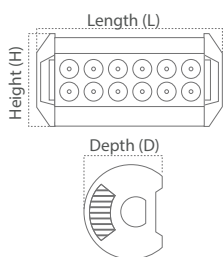

Barsoe

Product	Power	Input	Material
BARSOE	L	W	D
SPECIAL	108mm	108mm	59mm
MEDIUM	80mm	300mm	65mm
BARSOE-MEDIUM-COMBO	72w	10-30 V DC	Alu
BARSOE-SPECIAL-SPOT	48w	10-30 V DC	Alu
BARSOE-SPECIAL-FLOOD	48w	10-30 V DC	Alu

Other Lengths/Watts can be manufactured on request. Contact Casolux for more information.