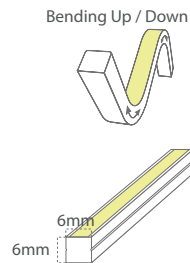

Led-Flexible Silicone NEON Strip - 6x6mm - IP67

Product	CALL-24-NEON-6x6	Led's pr.meter	210 pcs	Power	6-7w/m	Input	24 V DC
Only manufactured on request. Contact Casolux for more information.