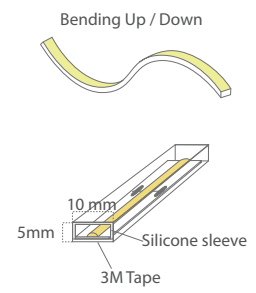

COB Led-Flexible Silicone Strip - IP67

UV protected

Product	Led's pr.meter	Power	Input
COB-IP67-10x5	480 pcs	4 / 7 w/m	12 / 24 V DC

Only manufactured on request. Contact Casolux for more information.