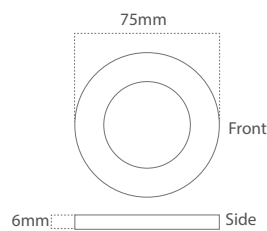

Molly - Round - Mini Panel