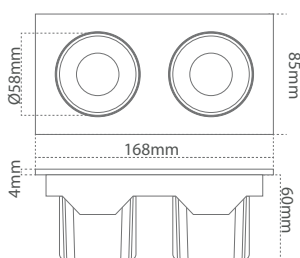

Dita Double Square

Product	Frame	Power	Input	Material
DITA-DOUBLE-SQ	Alu-BL	12w	200-240 V AC	Alu

Only manufactured on request. Contact Casolux for more information.