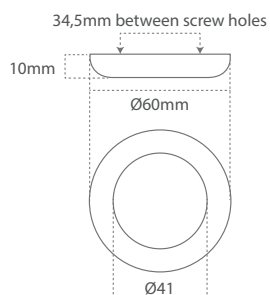

Medina - Surface mounted