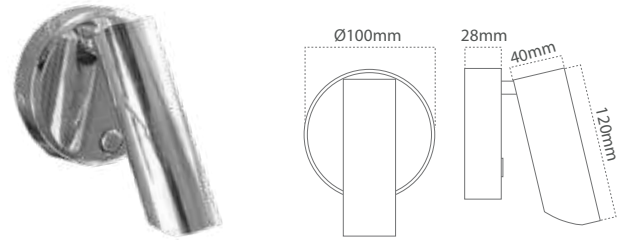

Waki tube

Product	Power	Input	Material
WAKI-TUBE	5w	230 AC / Optional 10-30 V DC	SS

Only manufactured on request. Contact Casolux for more information.