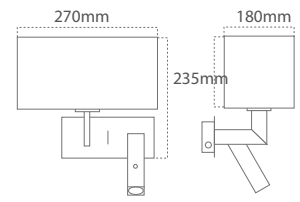

Stainless steel with fabric lamp shade

Product code	LED bulb input / Power	Bulb Input / Power
WANDA-BED	10-30 DC / G4 LED bulb 1,2w	230 AC / E27 Bulb max 40w

Only manufactured on request. Contact Casolux for more information.