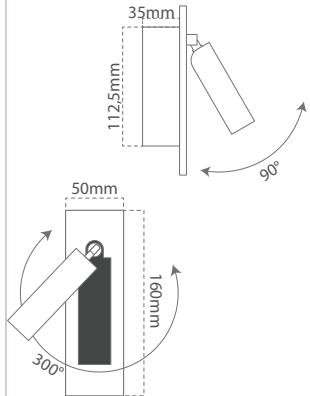

Wade Small Square

WADE-SQUARE
25x25

IP 20	Lm/w 85	H 50 000	CCT K 3000	Indoor

Product	Power	Input	Material
WADE-S-SQUARE	1w	220-240 V AC	Alu/SS

Only manufactured on request. Contact Casolux for more information.