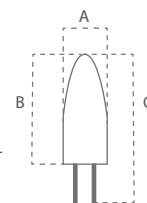

Product code	Power	Input Volt	Lumen	Beam Angle	(A)	(B)	(C)
CABU-G4-M11	0,8w	10-30 V DC	60-90	360	10mm	19mm	30mm
CABU-G4-M12	1w	10-30 V DC	110-130	360	10mm	29mm	39mm
CABU-G4-M13	1w	10-30 V DC	80-100	360	10mm	26mm	36mm
CABU-G4-M14	1,1w	10-30 V DC	90-110	180	11mm	24mm	30mm

Product code	Power	Input Volt	Lumen	Beam Angle	(A)	(B)	(C)
CABU-G4-M15	1,5w	10-30 V DC	150-170	360	13mm	28mm	38mm
CABU-G4-M17	1,1w	10-30 V DC	100-120	360	10mm	19mm	30mm
CABU-G4-M18	1,6w	10-30 V DC	180-200	180	10mm	29mm	39mm
CABU-G4-HL	2,5w	10-30 V DC	250-300	360	13mm	33mm	43mm