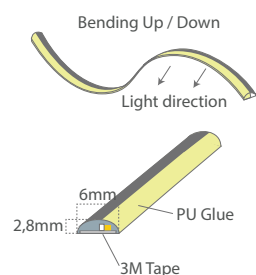

Led-Flexible Side View PU Glue Potted Strip - IP64

Product	Led's pr.meter	Power	Input
CALL-SIDEVIEW-PU-GLUE	60 pcs	4,8w/m	12 / 24 V DC

Lenghts/Watts/CCT can be manufactured on request. Contact Casolux for more information.