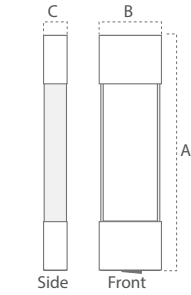

Casolux Marine light

Marine light system

Mona - Plastic Panel light

	Mini	Medium
A	170mm	270mm
B	45mm	65mm
C	17mm	17mm