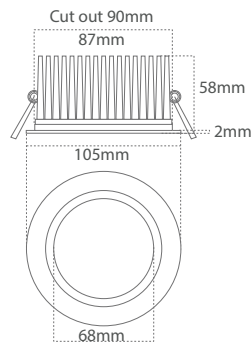

Lilleholm 90

IP 55	angle 90°	Lm/w 90	H 40 000	CCT K 2700	CRI >90	Dim PWM	Indoor	Driver

Product	Frame	Power	Input	Material
LILLEHOLM-90	SS / SS-BR	10w	350mA	SS/Alu

Only manufactured on request. Contact Casolux for more information