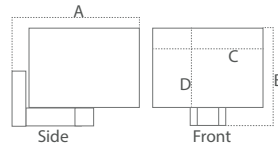

Wallis Round - w/USB and Touch switch

mm	SMALL	LARGE
A	137	185
B	128	140
C	Ø110	Ø160
D	100	155