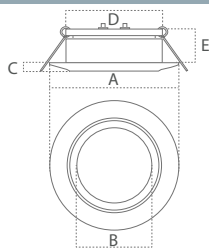

Disclaimer:
Casolux assumes no responsibility or liability for any errors, omissions or changes towards this catalog.

Small Craft Lights

Maria - A1

mm	SMALL	LARGE
A	69,5	86
B	40,5	55
C	4,5	4,5
D	52	70
E	19	19