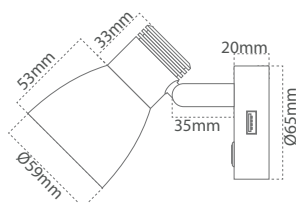

Only manufactured on request. Contact Casolux for more information.

Cabinet light - Square

Product	Power	Input	Material
CABINET-SQUARE-192x112	6w	10-16 V DC	Alu

Waco

News

Product	Power	Input	Material
WACO-TOUCH-DOWN	3w	10-30 V DC	Alu