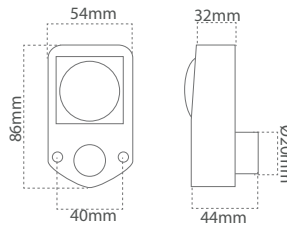

Underwater Drain Light

Product	Power	Input	Material
UNDERWATER-4500K	6w	12V DC	PA
UNDERWATER-BLUE	6w	12V DC	PA

Underwater Light Surface Mounted

	Small	Large
Length	210mm	290mm
Width	80mm	110mm
Depth	30mm	30mm