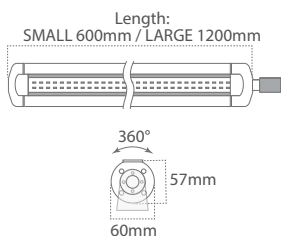

Other Lengths/Watts can be manufactured on request. Contact Casolux for more information.

Roemoe

Product	Power	Input	Material
ROEMOE-SMALL	16w	100-270 V AC	Alu
ROEMOE-LARGE	32w	100-270 V AC	Alu

Barsoe

Product	Power	Input	Material
BARSOE	L	W	D
SPECIAL	108mm	108mm	59mm
MEDIUM	80mm	300mm	65mm
BARSOE-MEDIUM-COMBO	72w	10-30 V DC	Alu
BARSOE-SPECIAL-SPOT	48w	10-30 V DC	Alu
BARSOE-SPECIAL-FLOOD	48w	10-30 V DC	Alu