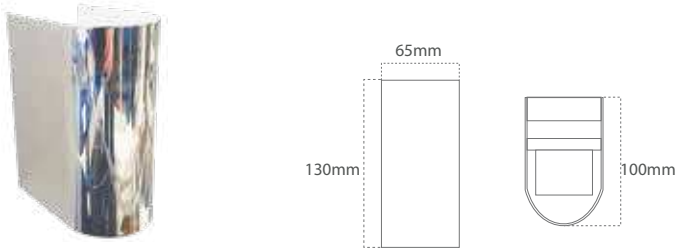

Waki up/down

Product	Power	Input	Material
WAKI-UP/DOWN	1,2w	230 AC / Optional 10-30 V DC	SS

Only manufactured on request. Contact Casolux for more information.