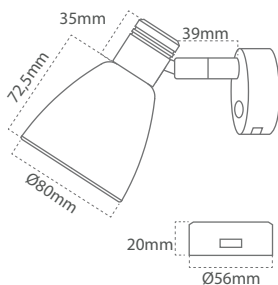

Martha Glass Wall - w/USB / Touch Dim / Memory