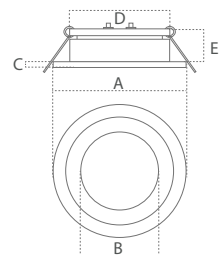

Maria - A4 - Touch with Dim Memory

Stainless Steel (SS) Optional with brushed surface
Black (BL)
Grey (GR)
White (WH)
News New Ø90 Front

mm	SMALL News	
	STANDARD	Ø90
A	69,5	90
B	40,5	40,5
C	2	2
D	52	52
E	19	19

Product	Size	Frame	Power	Input Volt	Material
MARIA-A4-CTDI	SMALL	SS / BL / GR / WH	2w	10-32 V AC/DC	SS/Alu
MARIA-A4-CTDI	SMALL	SS / BL / GR / WH	2,5w	10-32 V AC/DC	SS/Alu