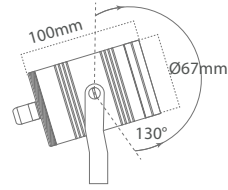

Langeland

Product	Power	Input Volt	Material
LANGELAND-SS	11,5w	24 V DC	SS
LANGELAND-Alu	11,5w	24 V DC	Alu

Underwater Drain Light

Product	Power	Input	Material
UNDERWATER-4500K	6w	12V DC	PA
UNDERWATER-BLUE	6w	12V DC	PA

Underwater Light Surface Mounted

	Small	Large
Length	210mm	290mm
Width	80mm	110mm
Depth	30mm	30mm

Product	Power	Input	Material
UNDERWATER-SMALL	10w	12V AC/DC	PLA
UNDERWATER-LARGE	20w	12V AC/DC	PLA

Spirholm

Product	Power	Input	Material
SPIRHOLM	15w	24 V DC	SS

Only manufactured on request. Contact Casolux for more information.