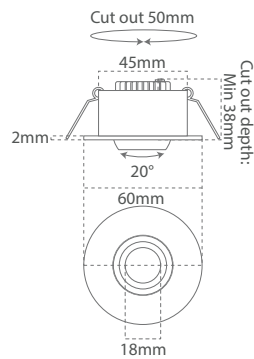

Mathilde Sphere

Product	Frame	Power	Input Volt	Material
MATHILDE-SPHERE	SS	1,5w	10-32 V DC	SS/Alu

Only manufactured on request. Contact Casolux for more information.