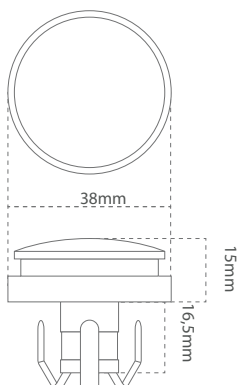

Milo Half

Stainless Steel (SS)

Product	Frame	Power	Input	Material
MILO-HALF	SS	1,5w	10-32 V DC	SS

Only manufactured on request. Contact Casolux for more information.

Milo

Stainless Steel (SS)

Product	Frame	Power	Input	Material
MILO	SS	1,5w	10-32 V DC	SS