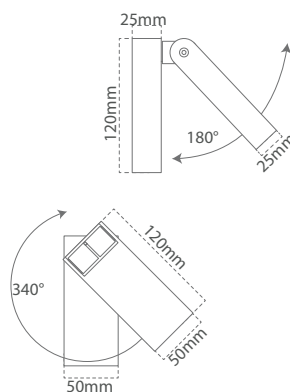

Wren

IP 20	Lm/w 87	H 50 000	CCT 3000 K	Indoor

Product	Power	Input	Material
WREN	3w	220-240 V AC	SS

Only manufactured on request. Contact Casolux for more information.