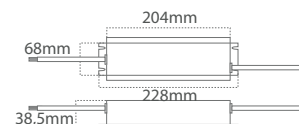

Available as no dim, 1-10V, 10v PWM signal and resistance.

Product code	Power	Efficiency	Input Volt	Output Volt
CAD-150W-12	150w	>91,5%	100-240 AC	12 DC - 12,5A
CAD-150W-24	150w	>93%	100-240 AC	24 DC - 6,3A