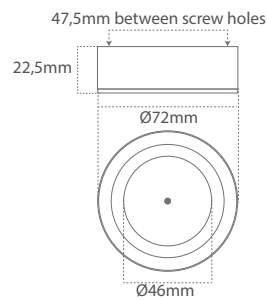

Malou Controller IP20 - Surface mounted

ON / OFF
Press for Dimming.
WW/RED: Double click
to change colour.

One Controller can control up to 15 receivers.

Product	Frame	Power	Input Volt	Material
MALOU-MA-SURFACE	SS	3w	9-32 V DC	SS/Alu
MALOU-MA-SURFACE-DUO	SS	3w/3w	9-32 V DC	SS/Alu

Malou Controller IP64 - Surface mounted

ON / OFF
Press for Dimming.
WW/RED: Double click
to change colour.

One Controller can control up to 15 receivers.

Product	Frame	Power	Input Volt	Material
MALOU-MA-IP64-SUR	SS	3w	9-32 V DC	SS/Alu
MALOU-MA-IP64-SUR-DUO	SS	3w/3w	9-32 V DC	SS/Alu

Malou Receiver - Surface mounted

Product	Frame	Power	Input Volt	Material
MALOU-SL-SUR	SS	3w	9-32 V DC	SS/Alu
MALOU-SL-SUR-DUO	SS	3w/3w	9-32 V DC	SS/Alu