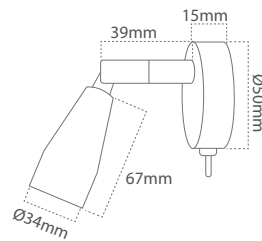

Mary Wall - Classic version