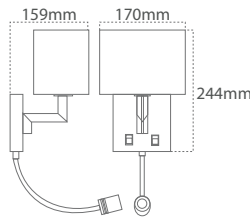

Winnie

Whitney

Product code	LED bulb input / Power	Bulb Input / Power
WINNIE	10-30 DC / G4 LED bulb 1,2w	230 AC / E14 Bulb max 40w

Only manufactured on request. Contact Casolux for more information.