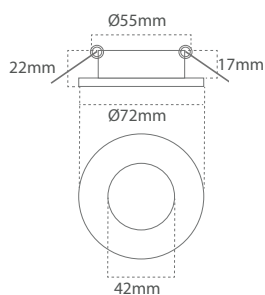

Rikke 1,5w Dimmable

Product	Frame	Power	Input Volt	Material
RIKKE-DIM	CH / WH	1,5W	10-32V AC/DC	Plastic
RIKKE-DIM-RED	CH / WH	1,5W ●	10-32V AC/DC	Plastic