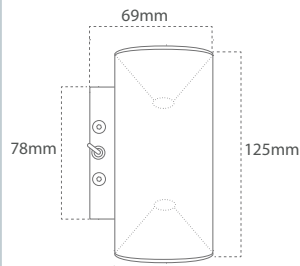

Black (BL)

Grey (GR)

Product	Power	Input	Material
MARY-CLASSIC-SS	1,5w	10-30 V DC	SS
MARY-CLASSIC-(GR / BL)	2w	10-30 V DC	Alu

Casolux Marine light

Marine light system

Mary up/down

News

Aluminium Black with Stainless steel (SS) Case