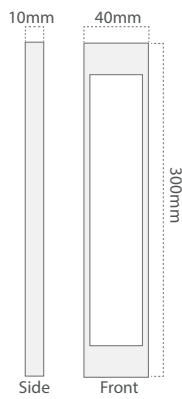

Mona - Aluminum Panel Light

On / OFF Touch switch