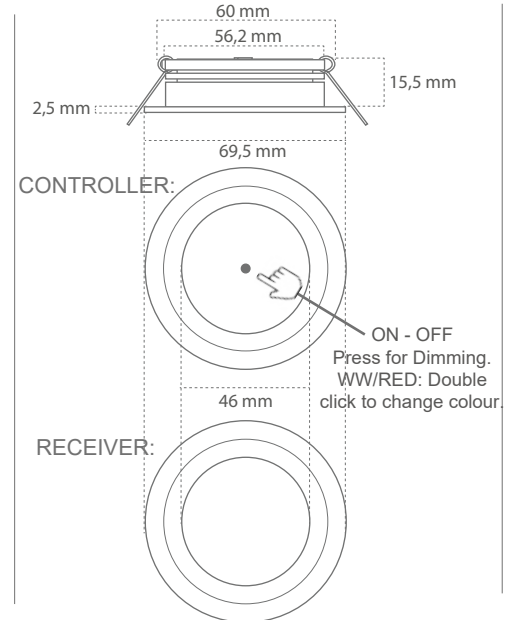

Casolux Marine light

Marine light system

MALOU CONTROLLER/RECEIVER

GB

IP20
IP64
IP65

Power
3 W

Efficiency
45-50 Lm/w

Lifetime
50.000 Hours
(70% Lumen maintenance)

Input
9-32 VDC

Material
Stainless steel
Aluminum

Product code	Front Colour/Quality	IP	Lumen	Beam	Power	Volt	CCT	CRI
CONTROLLER: MALOU-MA-SS-WW	SS	IP20	135	120°	3 W	9-32 VDC	3000 K	> 85
CONTROLLER: MALOU-MA-SS-WW-RED	SS	IP20	135	120°	2 x 3 W	9-32 VDC	3000 K / RED	> 85
CONTROLLER: MALOU-MA-SS-IP64-WW	SS	IP64	135	120°	3 W	9-32 VDC	3000 K	> 85
CONTROLLER: MALOU-MA-SS-IP64-WW-RED	SS	IP64	135	120°	2 x 3 W	9-32 VDC	3000 K / RED	> 85
RECEIVER: MALOU-SL-SS-WW	SS	IP65	150	120°	3 W	9-32 VDC	3000 K	> 85
RECEIVER: MALOU-SL-SS-WW-RED	SS	IP65	150	120°	2 x 3 W	9-32 VDC	3000 K / RED	> 85

Feature

- Stainless steel (316L) / Anodized aluminum ensures corrosion free product in damp enviroment.
- All the electronic inside the lamps are sealed to withstand moisture.
- IP64 Controller is made with silicone disk on the On / Off / Dim button for better protection against moisture.
- Toggle and push dimming.
- One Controller can control up to 15 Receivers.
- WW/RED model: Dobble-click for switch from warm white to red light.