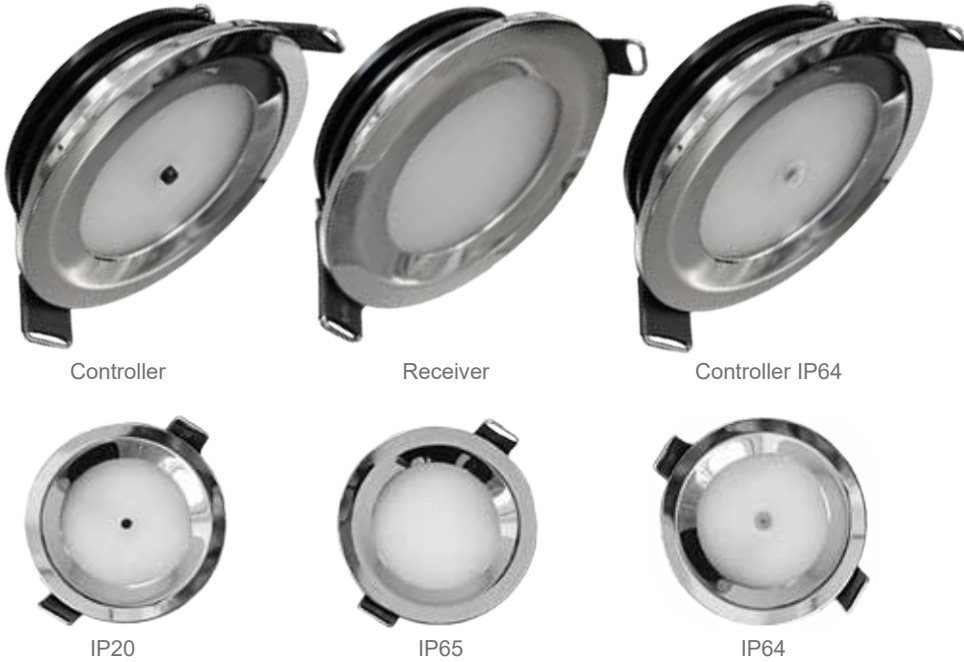

Casolux Marine light

Marine light system

MALOU CONTROLLER/RECEIVER

GB

IP20
IP64
IP65

Power
3 W

Efficiency
45-50 Lm/w

Lifetime
50.000 Hours
(70% Lumen maintenance)

Input
9-32 VDC

Material
Stainless steel
Aluminum

Product code	Front Colour/Quality	IP	Lumen	Beam	Power	Volt	CCT	CRI
CONTROLLER: MALOU-MA-SS-WW	SS	IP20	135	120°	3 W	9-32 VDC	3000 K	> 85
CONTROLLER: MALOU-MA-SS-WW-RED	SS	IP20	135	120°	2 x 3 W	9-32 VDC	3000 K / RED	> 85
CONTROLLER: MALOU-MA-SS-IP64-WW	SS	IP64	135	120°	3 W	9-32 VDC	3000 K	> 85
CONTROLLER: MALOU-MA-SS-IP64-WW-RED	SS	IP64	135	120°	2 x 3 W	9-32 VDC	3000 K / RED	> 85
RECEIVER: MALOU-SL-SS-WW	SS	IP65	150	120°	3 W	9-32 VDC	3000 K	> 85
RECEIVER: MALOU-SL-SS-WW-RED	SS	IP65	150	120°	2 x 3 W	9-32 VDC	3000 K / RED	> 85

Feature

- Stainless steel (316L) / Anodized aluminum ensures corrosion free product in damp enviroment.
- All the electronic inside the lamps are sealed to withstand moisture.
- IP64 Controller is made with silicone disk on the On / Off / Dim button for better protection against moisture.
- Toggle and push dimming.
- One Controller can control up to 15 Receivers.
- WW/RED model: Dobble-click for switch from warm white to red light.

Material

- Front: Stainless steel 316L
- Back: Aluminium
- Opal lens

Benefit

- High reliability
- Maintenance free

Application

- Marine light