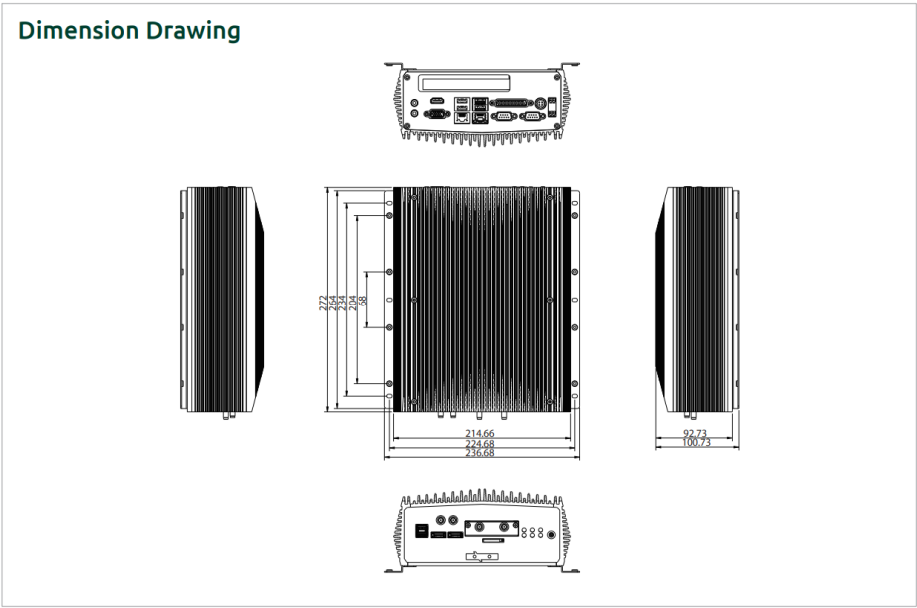

Technical data / technische Daten

Systemunit Protrak NAVCOM

Order-No.: SR2r24i5

Type	SR2 Rev 24
Processor	CPU Intel Core i5-8500T Processor 9M cache, 3.5GHz/2.1
Storage	8GB RAM, 120GB Harddisk, (10G shockproof),
Graphics	Intel H310C PCH resolution up to 4096x2304, Dual independent displays HDMI and VGA 2x DisplayPort
Audio	HD audio digital, Mic in, LS out
Ports	4x RS232/422/485, 2x RS232, 2x Net 1G, 4x USB 3, 2x USB 2, Simcard Holder, 2x Antennaholes,
Weight	6,9 kg
Temperature	-5 bis 55° C ggf. externe Luftzirkulation einsetzen
Power	Typical 9-30 VDC Terminal Block max 20W full load typ. 5-8W
Dimensions	215x272x93mm HxBxT (HxWxD)
Operating System	W10/W11 pro ask for language, ger / e / , bitte Installationssprache angeben D / E / FR / SP/ PT/PO/RU
optional	LTE Modem, Wlan, 4 RS232/422 NMEA, NMEA2000
Accessories	
DVD CD-Rom Drive	External USB
External connectors, externe Anschlussplatten	ON / OFF , 2x USB,
Keyboard / Mouse	Mini 86 Keys, German Layout, engl Layout , standard USB Maus
Mechanical/ Zubehör mech.	