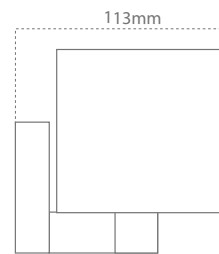

# Casolux Marine light

Marine light system

WALLIS SMALL

GB

IP44

Power  
LED G4 1,5 w

Input  
10-30 VDC

Material  
Stainless steel

Product code	Beam	LED Bulb / Power	USB Output
WALLIS-SS-BIG-RO-USB-G4 160x115	2x100°	10-30 VDC / G4 LED Bulb 1,5 w	5V, 2Am
WALLIS-SS-BIG-SQ-USB-G4 160x160x115	2x100°	10-30 VDC / G4 LED Bulb 1,5 w	5V, 2Am