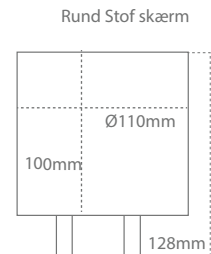

# Casolux Marine light

Marine light system

WALLIS SMALL

GB

IP44

Power  
LED G4 1,5 w

Input  
10-30 VDC

Material  
Stainless steel

Product code	Beam	LED Bulb / Power	USB Output
WALLIS-SS-BIG-RO-USB-G4 160x115	2x100°	10-30 VDC / G4 LED Bulb 1,5 w	5V, 2Am
WALLIS-SS-BIG-SQ-USB-G4 160x160x115	2x100°	10-30 VDC / G4 LED Bulb 1,5 w	5V, 2Am