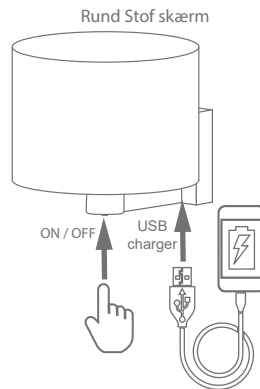

# Casolux Marine light

Marine light system

WALLIS SMALL

GB

IP44

Power  
LED G4 1,5 w

Input  
10-30 VDC

Material  
Stainless steel

Product code	Beam	LED Bulb / Power	USB Output
WALLIS-SS-BIG-RO-USB-G4 160x115	2x100°	10-30 VDC / G4 LED Bulb 1,5 w	5V, 2Am
WALLIS-SS-BIG-SQ-USB-G4 160x160x115	2x100°	10-30 VDC / G4 LED Bulb 1,5 w	5V, 2Am

## Feature

- Wall light in polished stainless steel ensures corrosion free product
- IP44 design with integrated heat management for long life
- Switch with touch function
- With USB charger