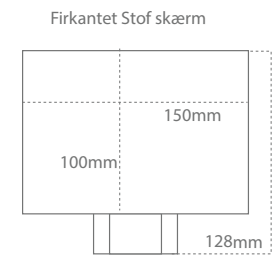

# Casolux Marine light

Marine light system

WALLIS SMALL

GB

IP44

Power  
LED G4 1,5 w

Input  
10-30 VDC

Material  
Stainless steel

Product code	Beam	LED Bulb / Power	USB Output
WALLIS-SS-BIG-RO-USB-G4 160x115	2x100°	10-30 VDC / G4 LED Bulb 1,5 w	5V, 2Am
WALLIS-SS-BIG-SQ-USB-G4 160x160x115	2x100°	10-30 VDC / G4 LED Bulb 1,5 w	5V, 2Am