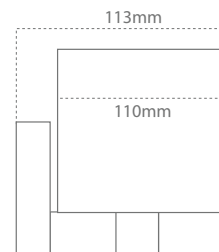

# Casolux Marine light

Marine light system

WALLIS SMALL

GB

IP44

Power  
LED G4 1,5 w

Input  
10-30 VDC

Material  
Stainless steel

Product code	Beam	LED Bulb / Power	USB Output
WALLIS-SS-BIG-RO-USB-G4 160x115	2x100°	10-30 VDC / G4 LED Bulb 1,5 w	5V, 2Am
WALLIS-SS-BIG-SQ-USB-G4 160x160x115	2x100°	10-30 VDC / G4 LED Bulb 1,5 w	5V, 2Am