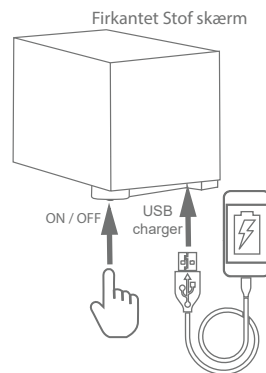

# Casolux Marine light

Marine light system

WALLIS SMALL

GB

IP44

Power  
LED G4 1,5 w

Input  
10-30 VDC

Material  
Stainless steel

Product code	Beam	LED Bulb / Power	USB Output
WALLIS-SS-BIG-RO-USB-G4 160x115	2x100°	10-30 VDC / G4 LED Bulb 1,5 w	5V, 2Am
WALLIS-SS-BIG-SQ-USB-G4 160x160x115	2x100°	10-30 VDC / G4 LED Bulb 1,5 w	5V, 2Am

## Feature

- Wall light in polished stainless steel ensures corrosion free product
- IP44 design with integrated heat management for long life
- Switch with touch function
- With USB charger